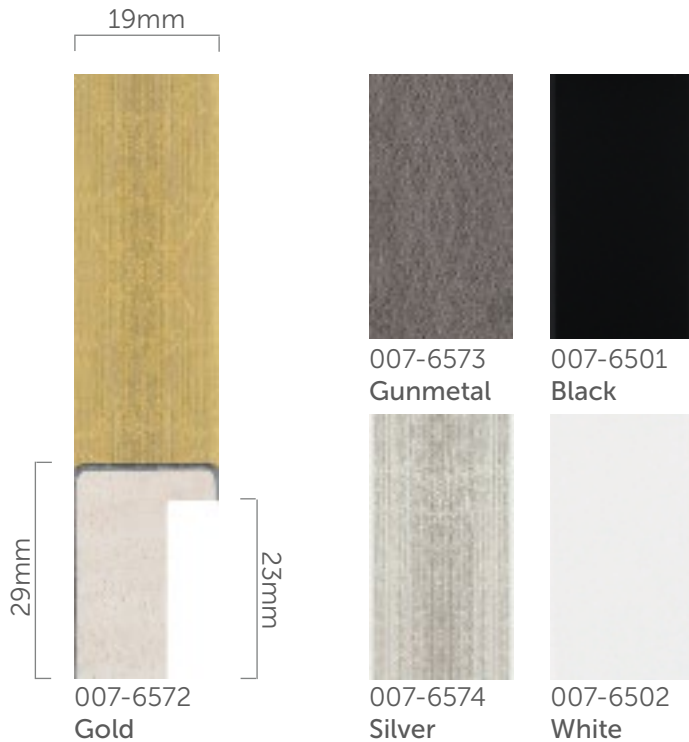

19x29mm Deep Rebate

These three distressed metallic mouldings are perfect for adding a touch of glamour and opulence to a living space. There's also a black and a white for a more simplistic, classic look.

Gallery

Introduced: December 2014

Box

120.0m

Pack

6.0m

Length

2.9m