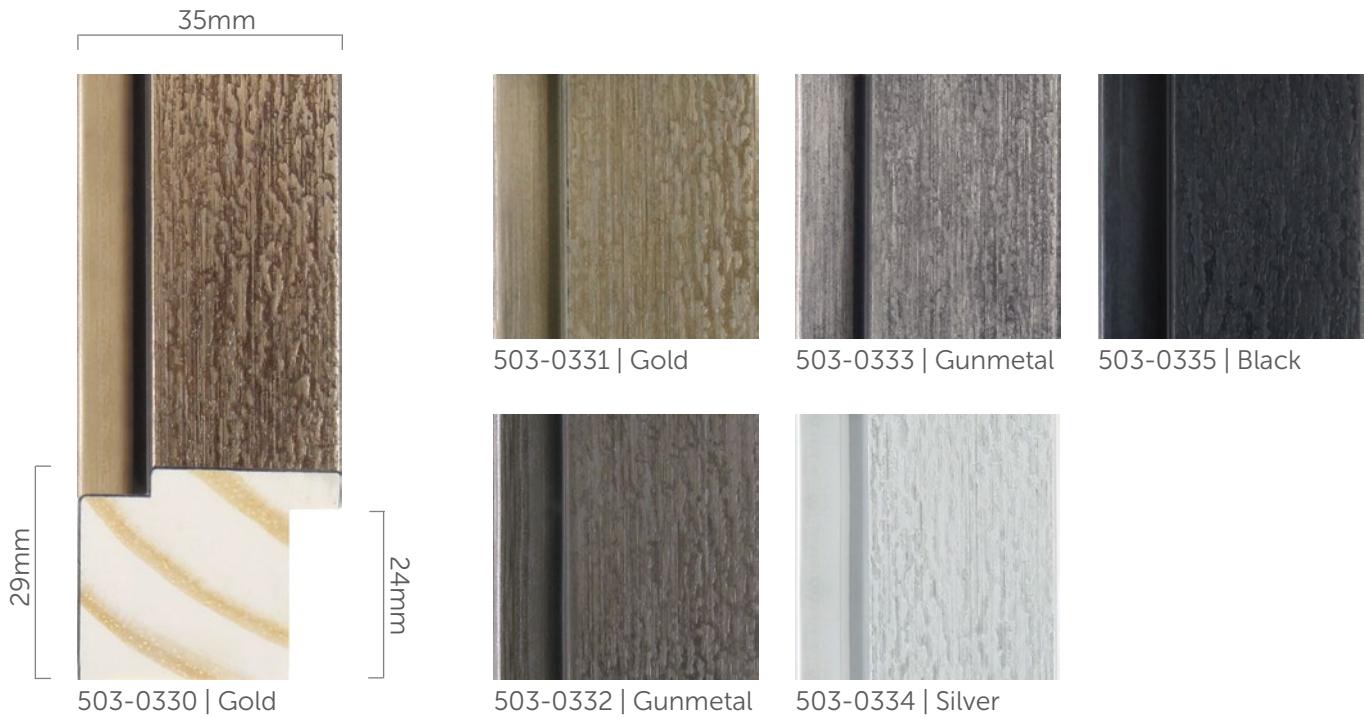

Introduced: July 2017

Box

84.0m

Pack

6.0m

Length

2.9m

Box and Pack quantities may vary