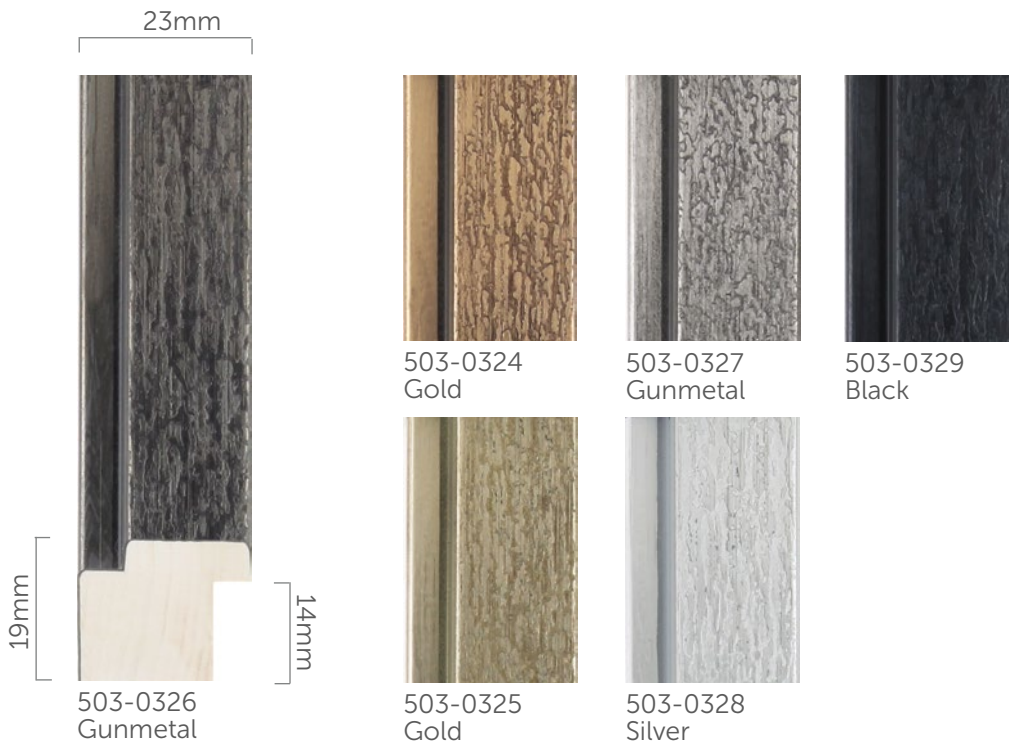

Box

84.0m

Pack

6.0m

Length

2.9m

Box and Pack quantities may vary

For colour critical applications please order moulding samples from our website. The colours on your screen and printed out by your own printer may not be accurate because of the limitations of colour reproduction technology.