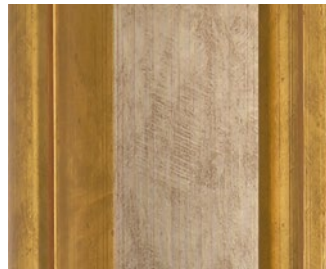

901-9107 | Gold

Box 72.0m

Pack 12.0m

Length 2.9m

Box and Pack quantities may vary

For colour critical applications please order moulding samples from our website. The colours on your screen and printed out by your own printer may not be accurate because of the limitations of colour reproduction technology.

mainline
picture framing supplies