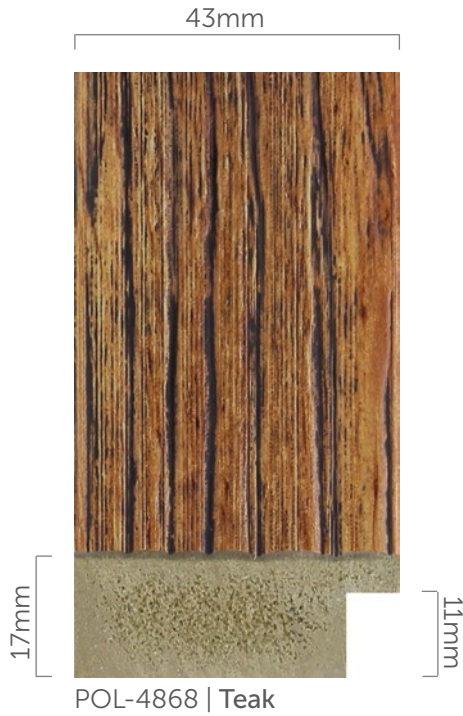

Brecon

This rustic, earthy picture frame moulding has a deeply grooved wood grain finish which will look good framing both modern and traditional art. Harmonises with country, farmhouse, bohemian and industrial loft interior design styles.

Introduced: May 2015

Updated: March 2016

POL-4864 | Black

POL-4866 | Natural

POL-4903 | Walnut

POL-4904 | Walnut

POL-4865 | Grey

POL-4867 | Cream

Box

81.2m

Pack

31.9m

Length

2.9m

Box and Pack quantities may vary

POL-4905 | Black