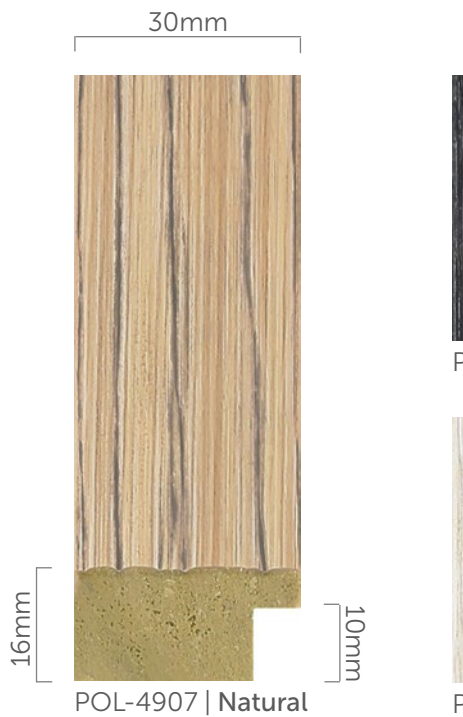

Box

81.2m

Pack

31.9m

Length

2.9m

Box and Pack quantities may vary

POL-4905 | Black

POL-4908 | Cream

POL-4910 | Walnut

POL-4906 | Grey

POL-4909 | Teak

POL-4911 | Walnut

Box

121.8m

Pack