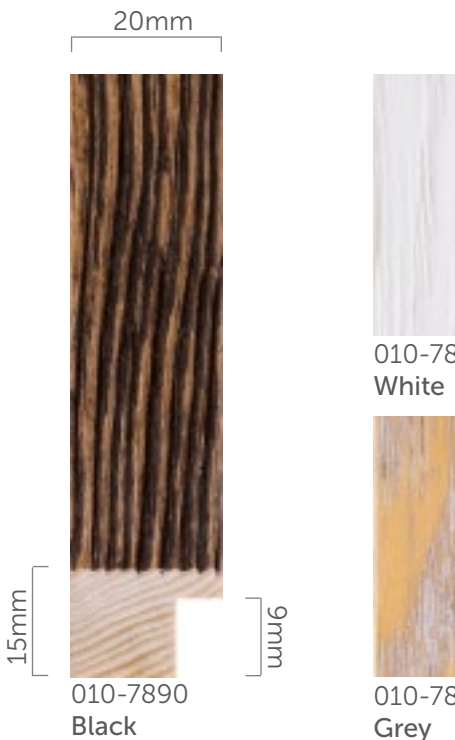

010-7791 | Yew

010-7790 | Black

010-7795 | White

010-7792 | Grey

010-7794 | Blue

Box 80.0m

Pack 12.0m

Length 2.9m

Box and Pack quantities may vary

010-7890
Black

010-7895
White

010-7893
White

010-7892
Grey

010-7894
Blue

Box 120.0m

Pack 12.0m

Length 2.9m

Box and Pack quantities may vary

For colour critical applications please order moulding samples from our website. The colours on your screen and printed out by your own printer may not be accurate because of the limitations of colour reproduction technology.