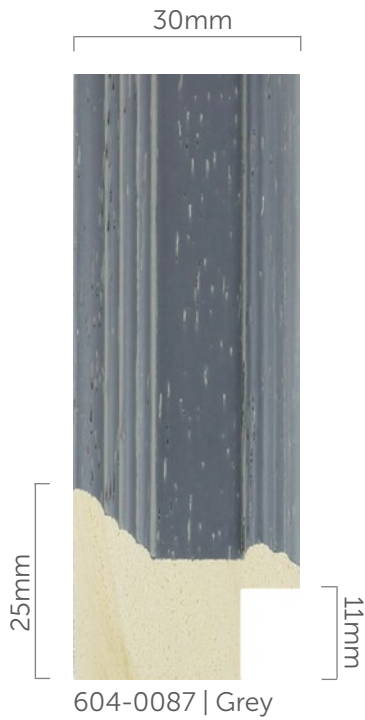

Wood Tones

Introduced: June 2015
Updated: April 2017

010-1003 | Black

010-1009 | White

Box	54.0m	Pack	6.0m	Length	2.9m
-----	-------	------	------	--------	------

Box and Pack quantities may vary

010-7903 | Black

010-7909 | White

010-7986 | Grey

010-7908 | Cream

010-7923 | Walnut

Box	100.0m	Pack	6.0m	Length	2.9m
-----	--------	------	------	--------	------

Box and Pack quantities may vary

For colour critical applications please order moulding samples from our website. The colours on your screen and printed out by your own printer may not be accurate because of the limitations of colour reproduction technology.

Wood Tones

Introduced: June 2015
Updated: April 2017

604-0084 | White

604-0088 | Walnut

604-0085 | Black

604-0086 | Grey

Box 96.0m

Pack 12.0m