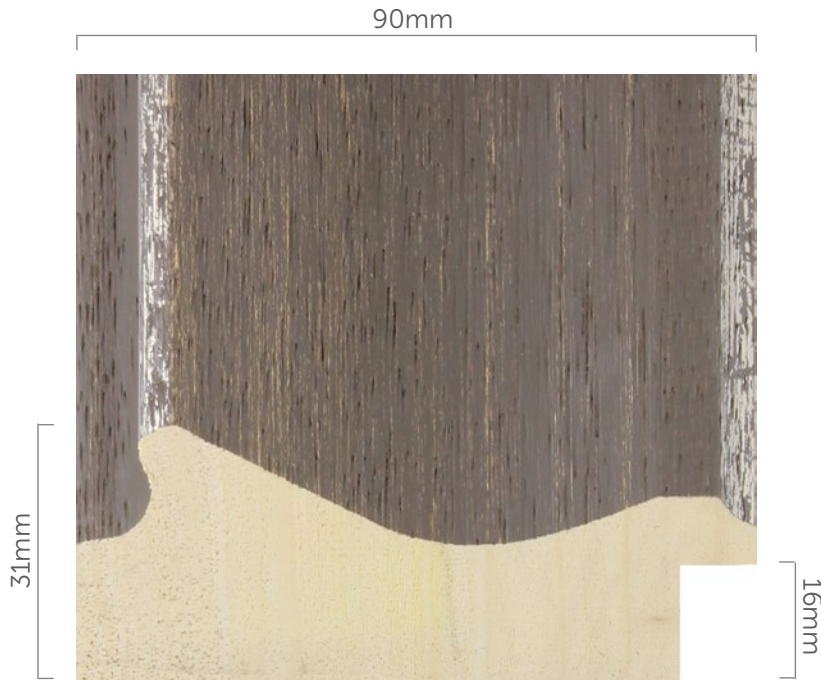

808-0029 | Grey

808-0027 | Walnut

808-0028 | White

Box 46.0m

Pack 6.0m

Length 2.9m

Box and Pack quantities may vary

Wood Tones

Introduced: February 2015

Box

60.0m

Pack

6.0m

Length

2.9m

Box and Pack quantities may vary