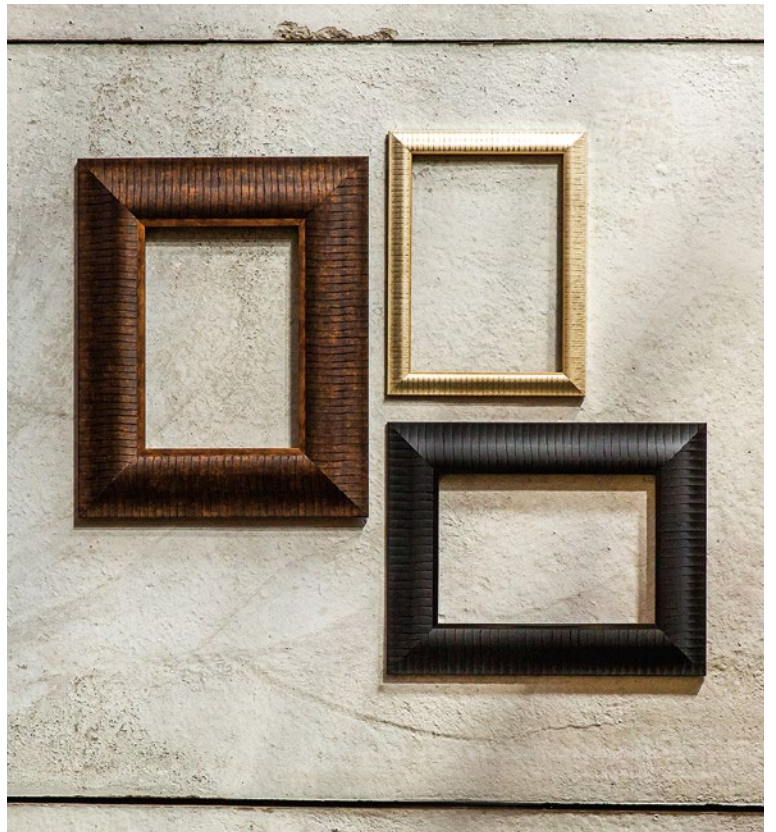

Lexington

These attractive brush-finished mouldings are enhanced with contrasting gloss stripes and edges, giving a subtle yet distinctly classy feel. We've also added four versatile 30mm wood finishes which will suit both contemporary and traditional styles.