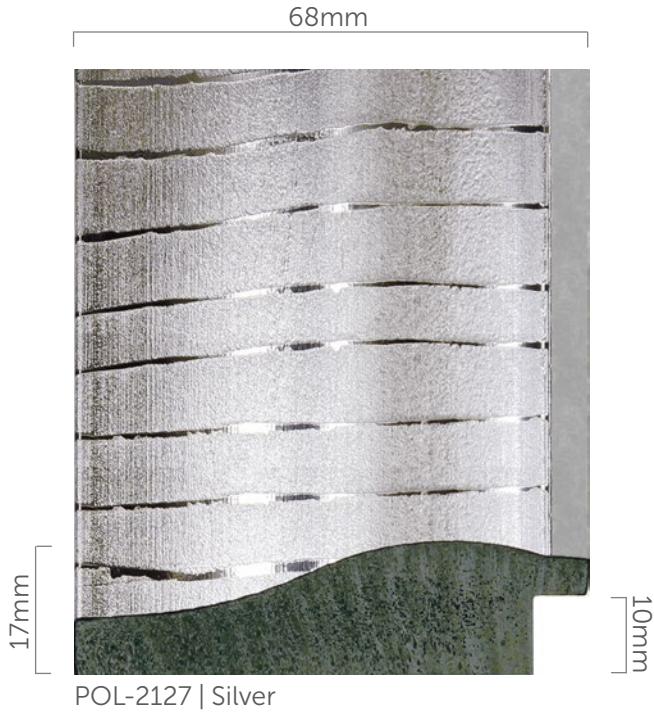

Introduced: January 2013