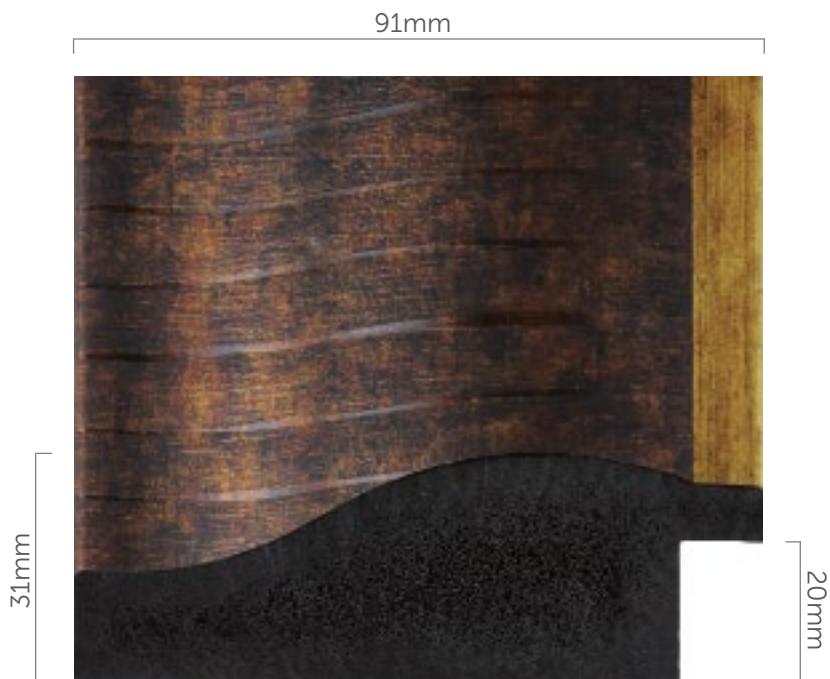

Lexington

These attractive brush-finished mouldings are enhanced with contrasting gloss stripes and edges, giving a subtle yet distinctly classy feel. We've also added four versatile 30mm wood finishes which will suit both contemporary and traditional styles.

POL-2197 | Bronze

POL-2198 | Silver

POL-2124 | Black

POL-2126 | Silver

POL-2129 | White

Box	34.8m	Pack	14.5m	Length	2.9m
-----	-------	------	-------	--------	------

Box and Pack quantities may vary

For colour critical applications please order moulding samples from our website. The colours on your screen and printed out by your own printer may not be accurate because of the limitations of colour reproduction technology.