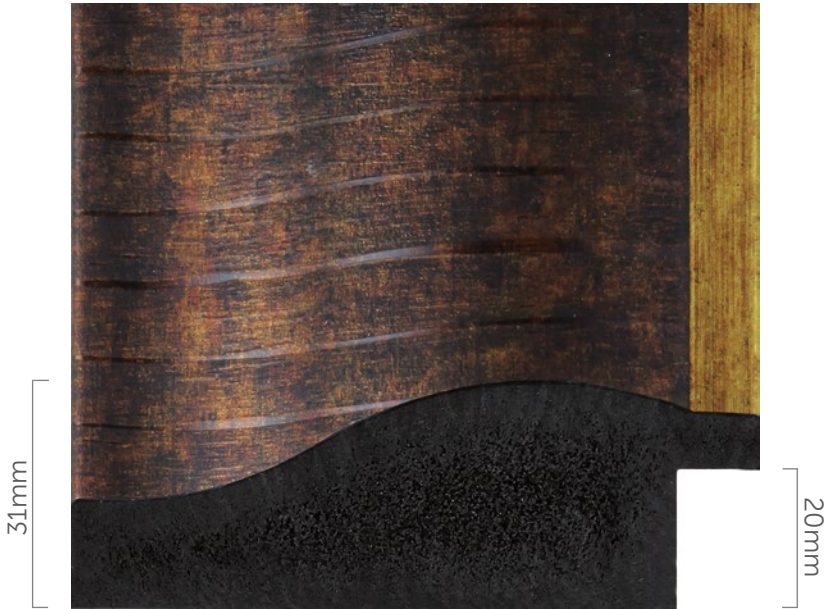

Lexington

These attractive brush-finished mouldings are enhanced with contrasting gloss stripes and edges, giving a subtle yet distinctly classy feel. We've also added four versatile 30mm wood finishes which will suit both contemporary and traditional styles.

Receive 20% discount when ordering any 2 or more boxes from the Polcore Basics® range.

Introduced: January 2013

91mm

POL-2197 | Bronze

POL-2198 | Silver

POL-2124 | Black

POL-2126 | Silver

POL-2129 | White