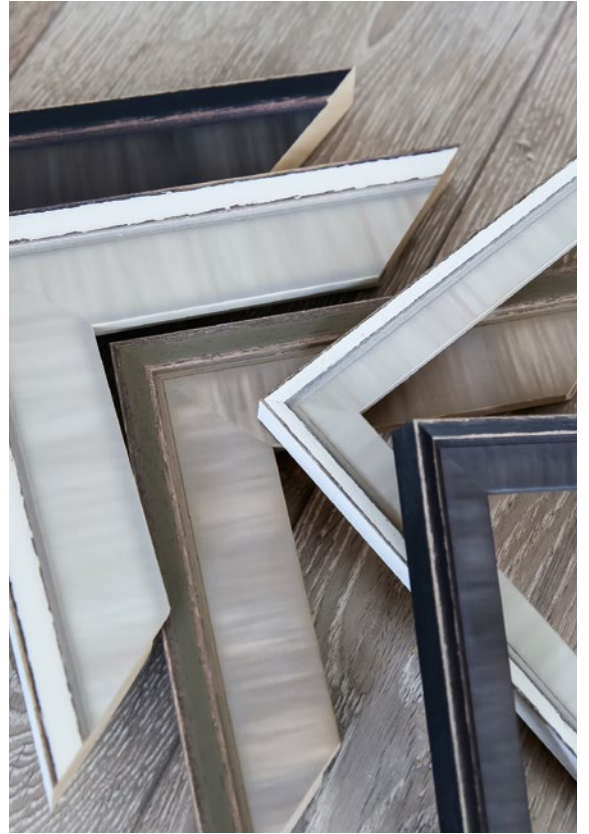

Lunar

Lunar is an ultra-chic wood moulding range which should appeal to the style-conscious among you! They have a definite artisan feel with their two-tone banded finish and contrasting rubbed back outer edge.

Wood Tones

Introduced: July 2016

503 0305 | Walnut

503 0306 | White

503 0307 | Grey

503 0308 | Natural

503 0309 | Black

Box 60.0m

Pack 6.0m

Length 2.9m

Box and Pack quantities may vary

503 0301
White

503 0300
Walnut

503 0303
Natural

503 0302
Grey

503 0304
Black