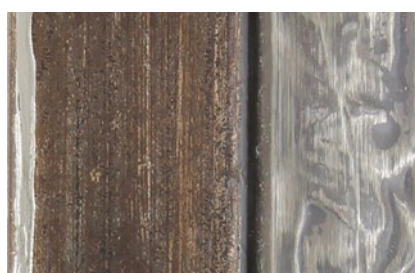

Monte Carlo

These sumptuous mouldings combine metallic wood finishes with a contrasting embossed rococo patterned silver edge. With a thin distressed silver outer edge, the overall effect is one of time-worn elegance – a very regal shabby chic!

Gallery

Introduced: June 2015

55mm

20mm

12mm

503-0280 | Gold

503-0277 | Silver

503-0278 | Gunmetal