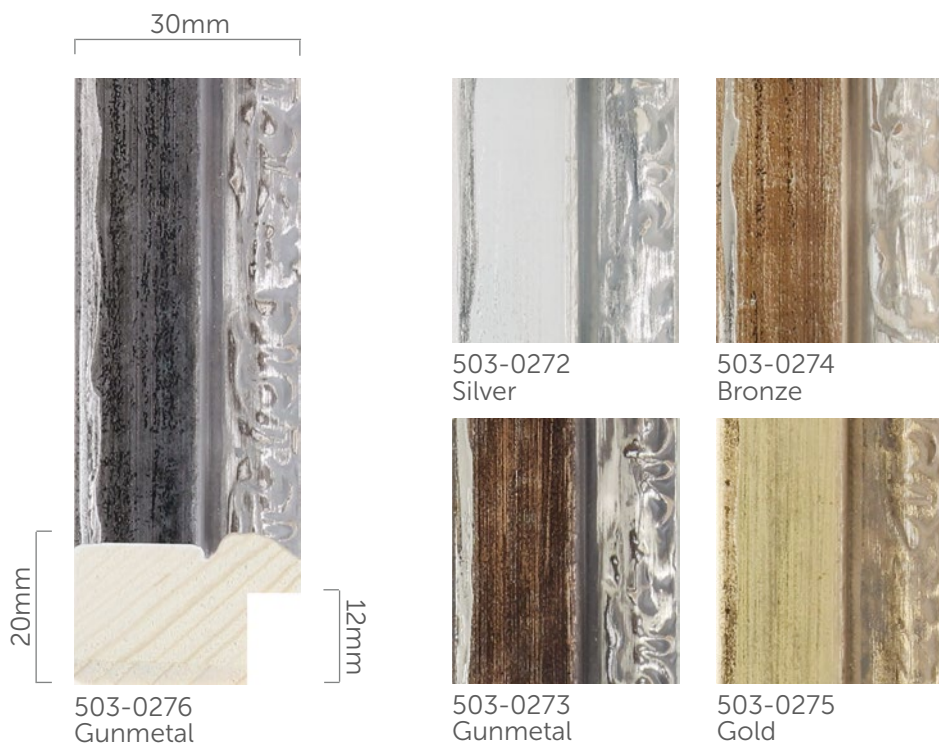

Wood

Gallery

Introduced: June 2015

Box

72.0m

Pack

6.0m

Length