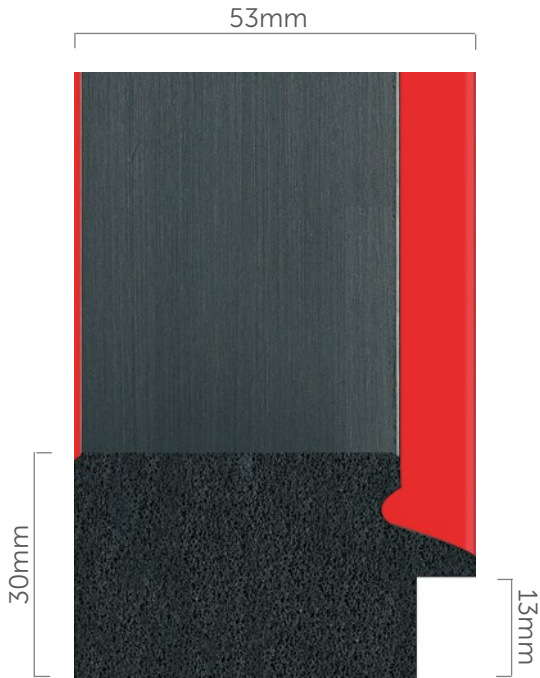

Paramount

Mainline Mouldings Ltd.

83 Langar Industrial Estate, Harby Road, Langar,
Nottingham, NG13 9HY

t: 01949 861000

w: mainlinemouldings.com

f: 01949 861300

e: sales@mainlinemouldings.com

Polcore Gallery

Introduced: February 2010
Updated: January 2016

POL-4611 | Black