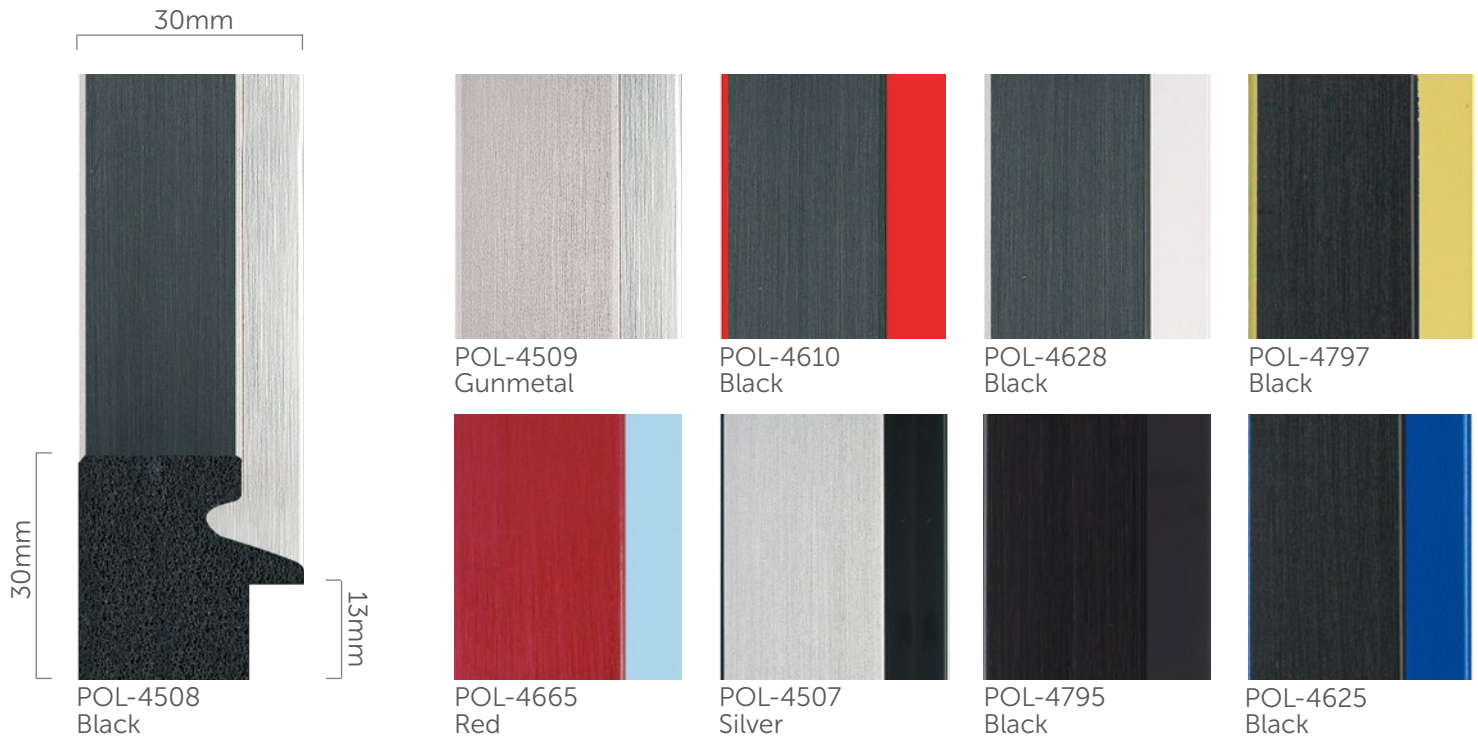

Polcore Gallery

Introduced: February 2010
Updated: January 2016

Box 58.0m

Pack 23.2m

Length 2.9m

Box and Pack quantities may vary

For colour critical applications please order moulding samples from our website. The colours on your screen and printed out by your own printer may not be accurate because of the limitations of colour reproduction technology.