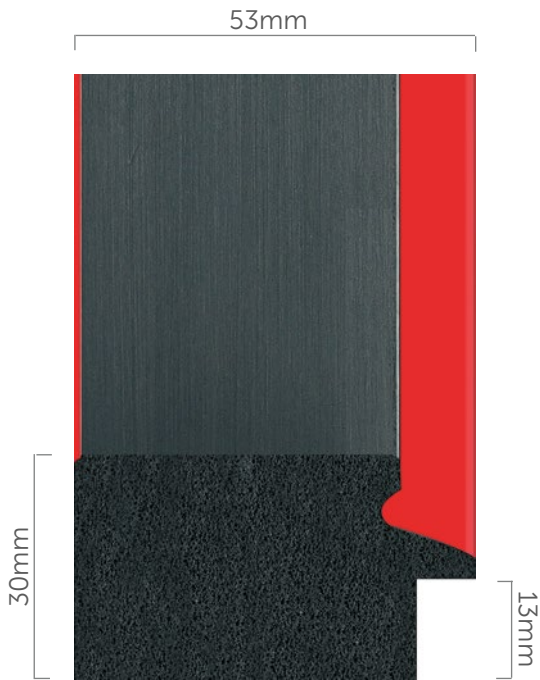

Paramount

Mainline Mouldings Ltd.

83 Langar Industrial Estate, Harby Road, Langar,
Nottingham, NG13 9HY

t: 01949 861000

w: mainlinemouldings.com

f: 01949 861300

e: sales@mainlinemouldings.com

Polcore Gallery

Introduced: February 2010
Updated: January 2016

POL-4611 | Black