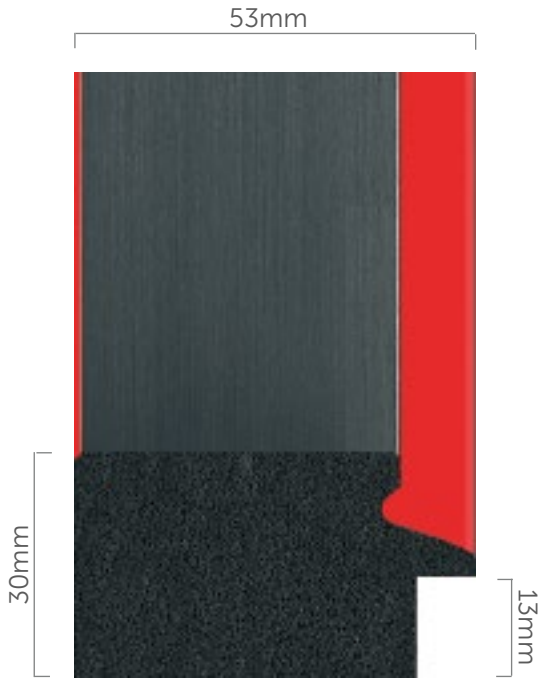

Paramount

Mainline Mouldings Ltd.

83 Langar Industrial Estate, Harby Road, Langar,
Nottingham, NG13 9HY

t: 01949 861000

w: mainlinemouldings.com

f: 01949 861300

e: sales@mainlinemouldings.com

Polcore Gallery

Introduced: February 2010
Updated: January 2016

POL-4611 | Black