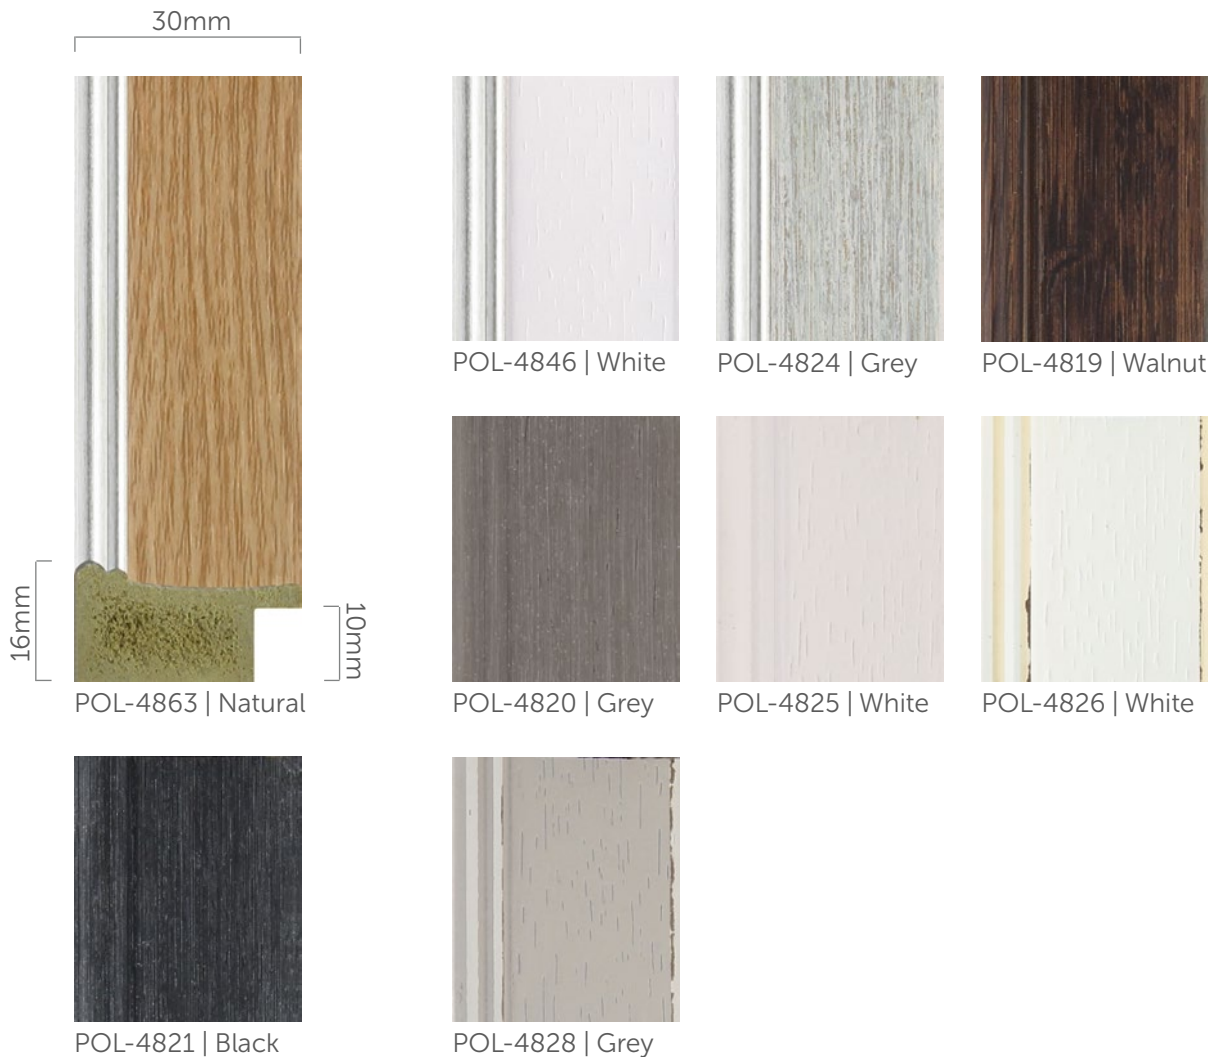

Introduced: September 2014

Box 139.2m

Pack 52.2m

Length 2.9m

Box and Pack quantities may vary

For colour critical applications please order moulding samples from our website. The colours on your screen and printed out by your own printer may not be accurate because of the limitations of colour reproduction technology.