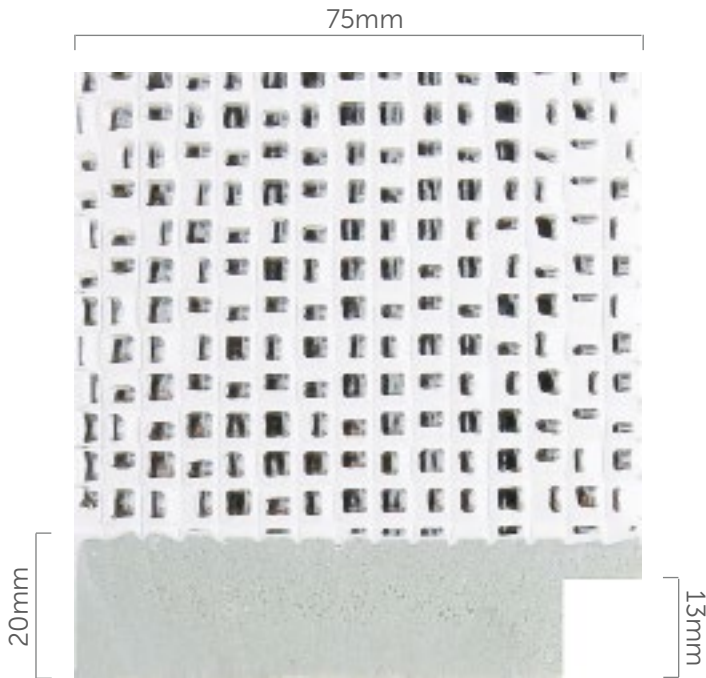

Rockstar

This richly embossed 28mm moulding will add a touch of glamour to photography and contemporary art and is available in eight dynamic finishes. There's also a chunky 75mm moulding which would make a delightfully glitzy mirror frame too.

Introduced: December 2014
 Updated: May 2017

POL-2241 | Silver

Box	52.2m	Pack	23.2m	Length	2.9m
-----	-------	------	-------	--------	------

Box and Pack quantities may vary

POL-1249
Gunmetal

POL-1173
White

POL-1175
Bronze

POL-1247
Silver

POL-1250
Gold

POL-1174
Black

POL-1246
White

POL-1248
Cream

Box	162.4m	Pack	63.8m	Length	2.9m
-----	--------	------	-------	--------	------

Box and Pack quantities may vary