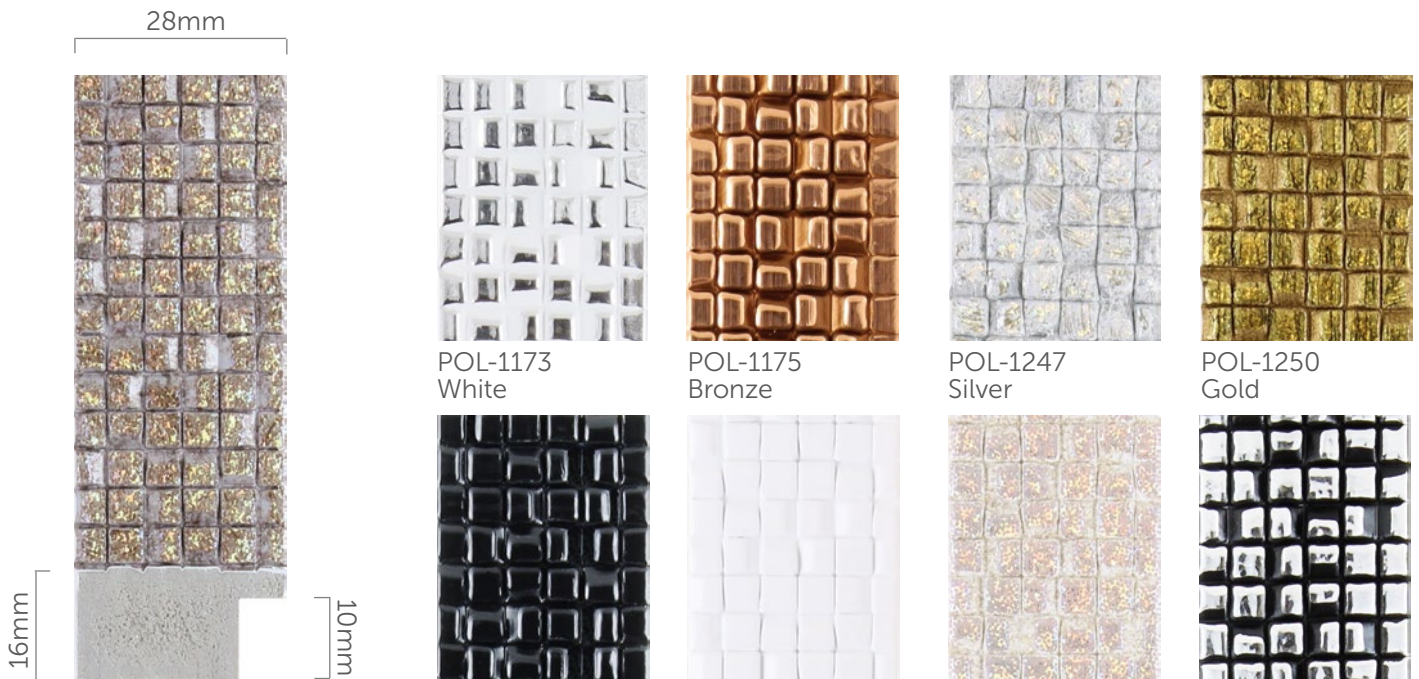

t: 01949 861000  
f: 01949 861300

w: mainlinemouldings.com  
e: sales@mainlinemouldings.com

POL-2241 | Silver

Box	52.2m	Pack	23.2m	Length	2.9m
-----	-------	------	-------	--------	------

Box and Pack quantities may vary

POL-1249  
Gunmetal

POL-1173  
White

POL-1175  
Bronze

POL-1247  
Silver

POL-1250  
Gold

POL-1174  
Black

POL-1246  
White

POL-1248  
Cream

POL-1261  
Silver

Box	162.4m	Pack	63.8m	Length	2.9m
-----	--------	------	-------	--------	------

Box and Pack quantities may vary

For colour critical applications please order moulding samples from our website. The colours on your screen and printed out by your own printer may not be accurate because of the limitations of colour reproduction technology.