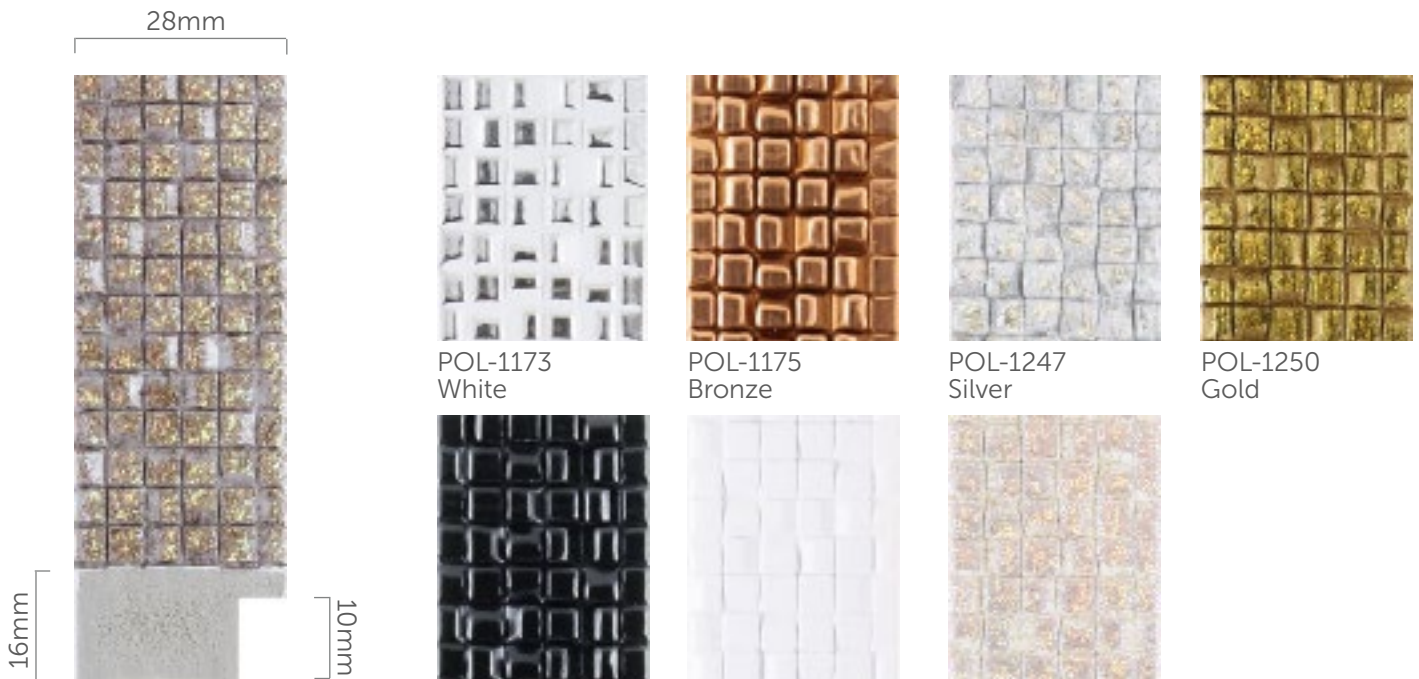

Rockstar

This richly embossed 28mm moulding will add a touch of glamour to photography and contemporary art and is available in eight dynamic finishes. There's also a chunky 75mm moulding which would make a delightfully glitzy mirror frame too.

Introduced: December 2014
 Updated: May 2017

POL-2241 | Silver

Box	52.2m	Pack	23.2m	Length	2.9m
-----	-------	------	-------	--------	------

Box and Pack quantities may vary

POL-1249
Gunmetal

POL-1173
White

POL-1175
Bronze

POL-1247
Silver

POL-1250
Gold

POL-1174
Black

POL-1246
White

POL-1248
Cream

Box	162.4m	Pack	63.8m	Length	2.9m
-----	--------	------	-------	--------	------

Box and Pack quantities may vary