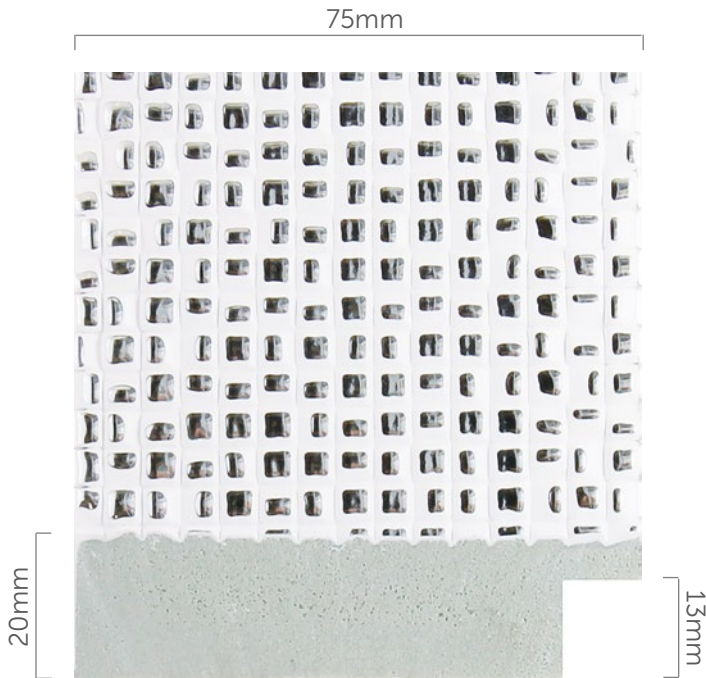

# Rockstar

This richly embossed 28mm moulding will add a touch of glamour to photography and contemporary art and is available in eight dynamic finishes. There's also a chunky 75mm moulding which would make a delightfully glitzy mirror frame too.

## Polcore Basics

Receive 20% discount when ordering any 2 or more boxes from the Polcore Basics® range.

Introduced: December 2014  
Updated: May 2017

**Mainline Mouldings Ltd.**

83 Langar Industrial Estate, Harby Road, Langar, Nottingham, NG13 9HY

t: 01949 861000  
f: 01949 861300

w: mainlinemouldings.com  
e: sales@mainlinemouldings.com

POL-2241 | Silver

Box	52.2m	Pack	23.2m	Length	2.9m
-----	-------	------	-------	--------	------

Box and Pack quantities may vary

POL-1261  
Silver

Box	162.4m	Pack	63.8m	Length	2.9m
-----	--------	------	-------	--------	------

Box and Pack quantities may vary

For colour critical applications please order moulding samples from our website. The colours on your screen and printed out by your own printer may not be accurate because of the limitations of colour reproduction technology.