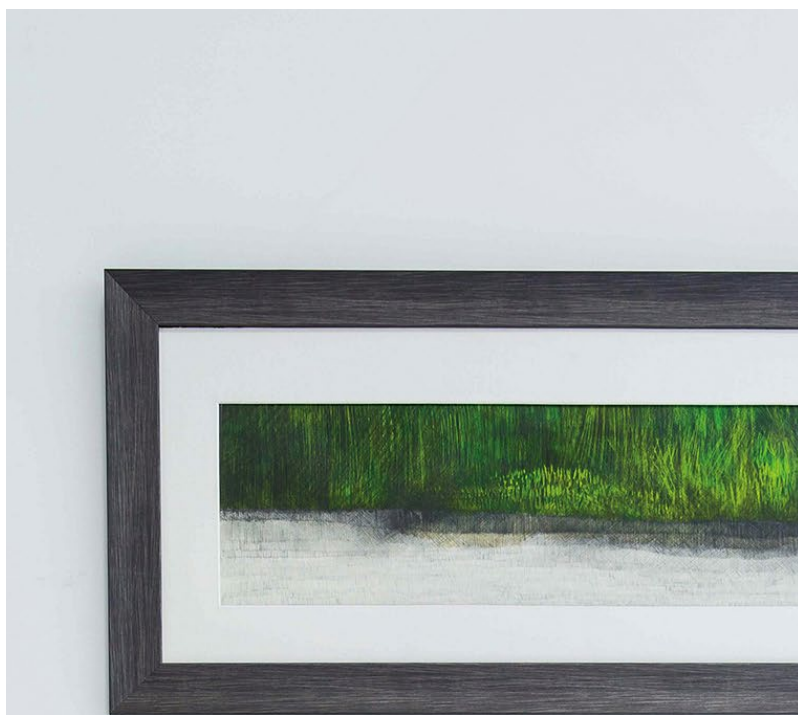

Serif

These Polcore scoops come in five contemporary finishes including three stunning metallic effects, on generous 50mm and 82mm widths.

Polcore Gallery

Introduced: January 2017

POL-2245 | Bronze

POL-2246 | Gunmetal

POL-2247 | Grey

POL-2248 | Gunmetal

POL-2249 | Walnut

Box	31.9m	Pack	11.6m	Length	2.9m
-----	-------	------	-------	--------	------

Box and Pack quantities may vary

Polcore Gallery

Introduced: January 2017

POL-2251 | Gunmetal

POL-2252 | Grey

POL-2253 | Gunmetal

POL-2254 | Walnut

Box

69.6m

Pack

26.1m

Length