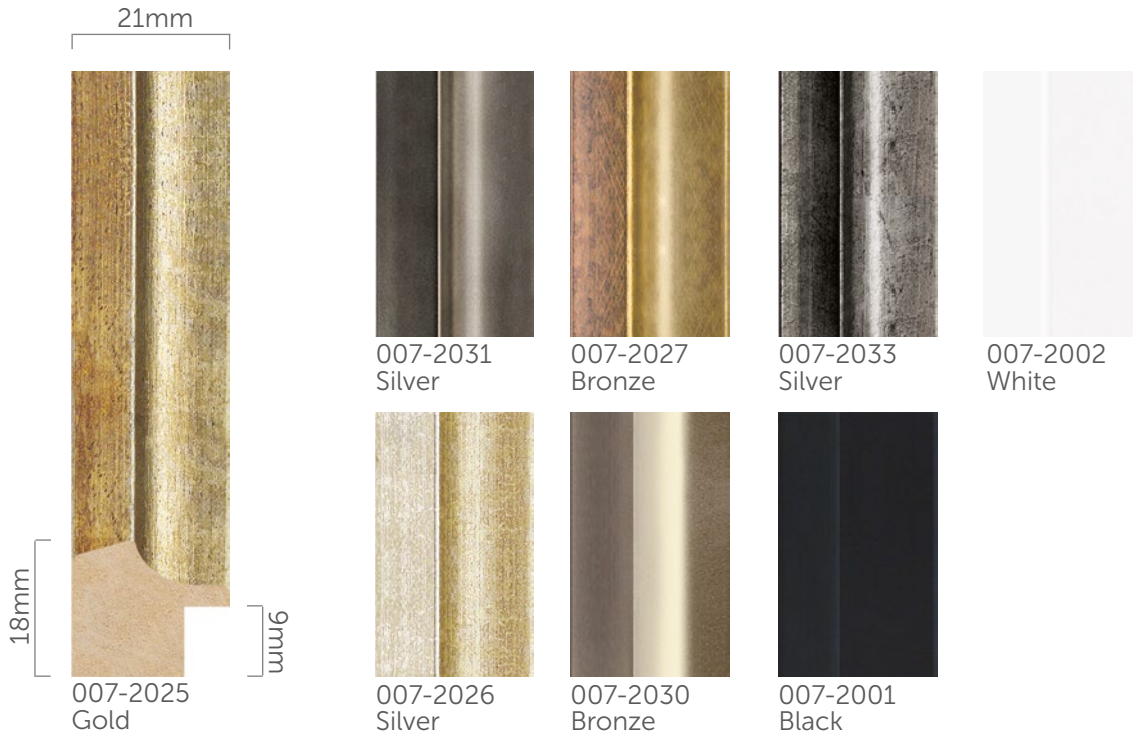

007-3025 | Gold

Box 60.0m

Pack 5.8m

Length 2.9m

Box and Pack quantities may vary

For colour critical applications please order moulding samples from our website. The colours on your screen and printed out by your own printer may not be accurate because of the limitations of colour reproduction technology.

Wood Gallery

Introduced: February 2011  
Updated: August 2017

Box 168.0m

Pack 12.0m

Length 2.9m

*Box and Pack quantities may vary*

For colour critical applications please order moulding samples from our website. The colours on your screen and printed out by your own printer may not be accurate because of the limitations of colour reproduction technology.