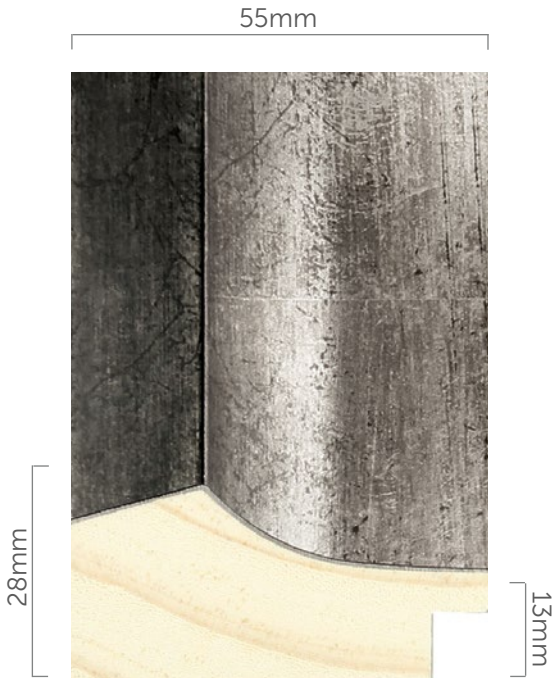

# Stratos

Wood

Gallery

Introduced: February 2011  
Updated: August 2017

007-5033 | Silver

007-5027 | Bronze

007-5031 | Silver

Box 42.0m

Pack 6.0m

Length 2.9m

Box and Pack quantities may vary

007-3027 | Bronze

007-3031 | Silver

007-3033 | Silver

007-3026 | Silver

007-3030 | Bronze

007-3025 | Gold

Box 60.0m

Pack 5.8m

Length 2.9m

Box and Pack quantities may vary

For colour critical applications please order moulding samples from our website. The colours on your screen and printed out by your own printer may not be accurate because of the limitations of colour reproduction technology.