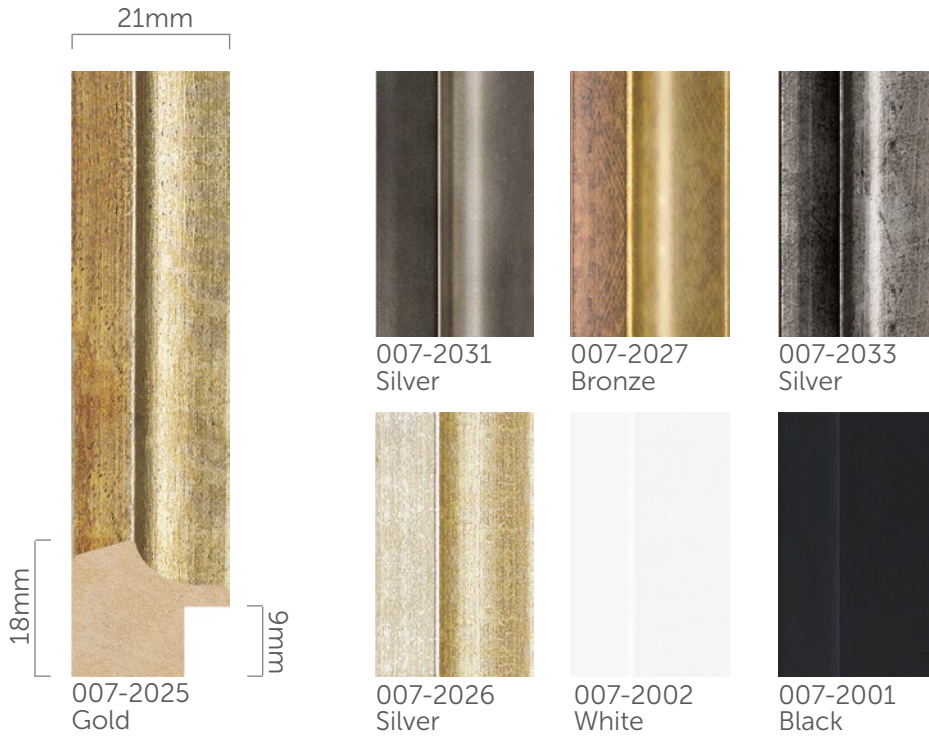

Stratos

Mainline Mouldings Ltd.

83 Langar Industrial Estate, Harby Road, Langar,
Nottingham, NG13 9HY

t: 01949 861000

w: mainlinemouldings.com

e: sales@mainlinemouldings.com

Wood Gallery

Introduced: February 2011
Updated: August 2017

Box

168.0m

Pack

12.0m

Length

2.9m

Box and Pack quantities may vary

For colour critical applications please order moulding samples from our website. The colours on your screen and printed out by your own printer may not be accurate because of the limitations of colour reproduction technology.

mainline
picture framing supplies