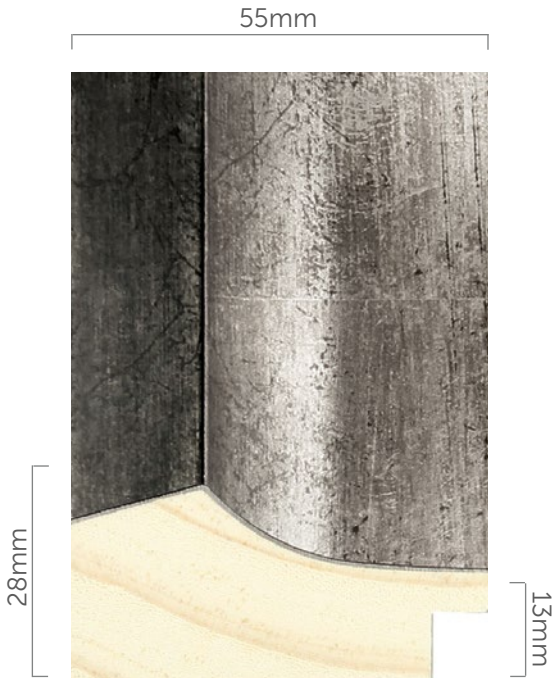

Stratos

Wood

Gallery

Introduced: February 2011
Updated: August 2017

007-5033 | Silver

007-5027 | Bronze

007-5031 | Silver

Box 42.0m

Pack 6.0m

Length 2.9m

Box and Pack quantities may vary

007-3027 | Bronze

007-3031 | Silver

007-3033 | Silver

007-3026 | Silver

007-3030 | Bronze

007-3025 | Gold

Box 60.0m

Pack 5.8m

Length 2.9m

Box and Pack quantities may vary

For colour critical applications please order moulding samples from our website. The colours on your screen and printed out by your own printer may not be accurate because of the limitations of colour reproduction technology.