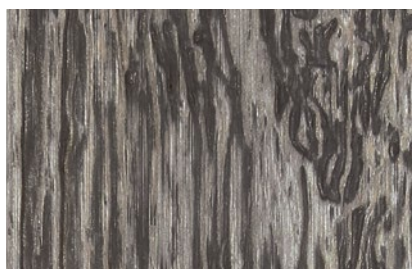

Wood

Tones

Introduced: March 2014

55mm

503-0249 | Black

503-0251 | Grey

503-0250 | White

27mm