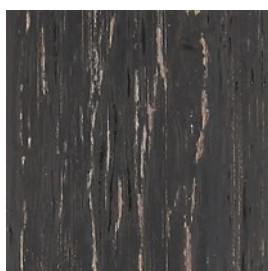

503-0252 | Black