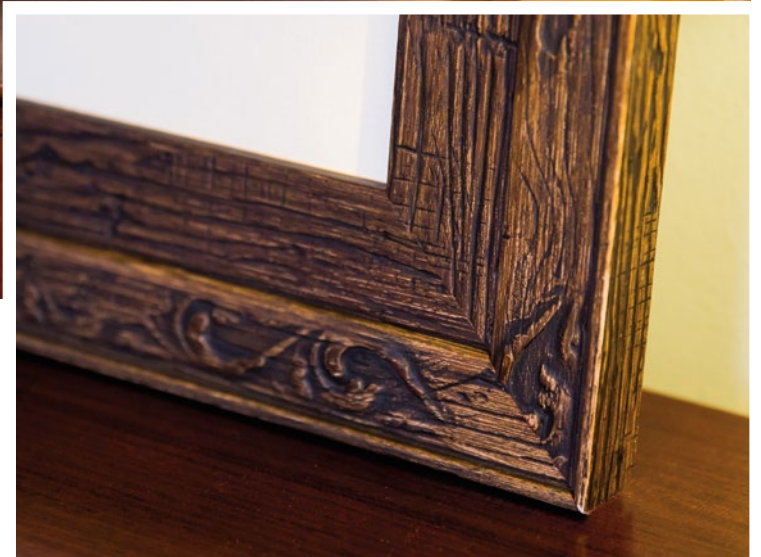

Timberland

With its well-defined wood texture and on-trend colours, Timberland imparts an earthy charm to many styles of art and the 55mm and 30mm widths have a beautifully embossed contrasting sight edge.

'Evening Light, Mull of Kintyre'
by Nancy Turnbull
Edinburgh Arts