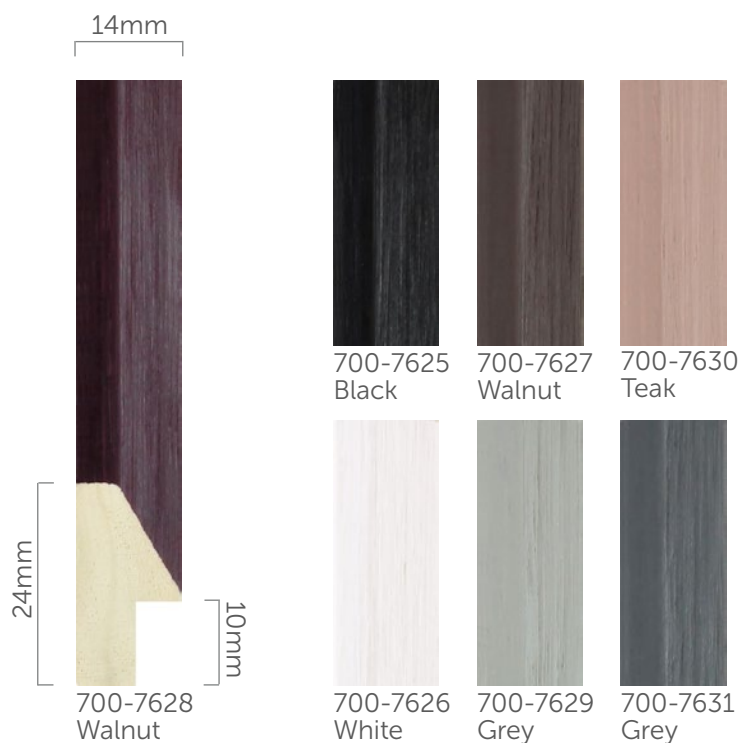

Box

120.0m

Pack

18.0m

Length

2.9m

Box and Pack quantities may vary

For colour critical applications please order moulding samples from our website. The colours on your screen and printed out by your own printer may not be accurate because of the limitations of colour reproduction technology.

mainline
picture framing supplies