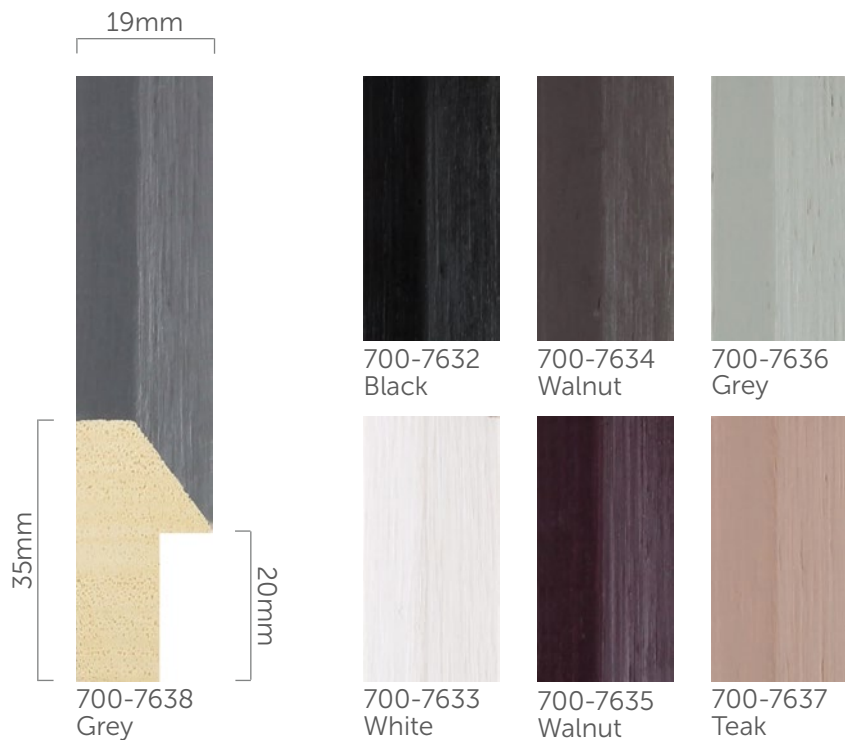

Tribeca

Our Tribeca range is available in seven of the best matt painted wood grain colours for 2015. They're ideal as frames on their own or use them as spacers to create deep boxes. Choose from 14mm and 19mm profiles.

Tones

Introduced: April 2015

Box

100.0m

Pack

12.0m

Length

2.9m