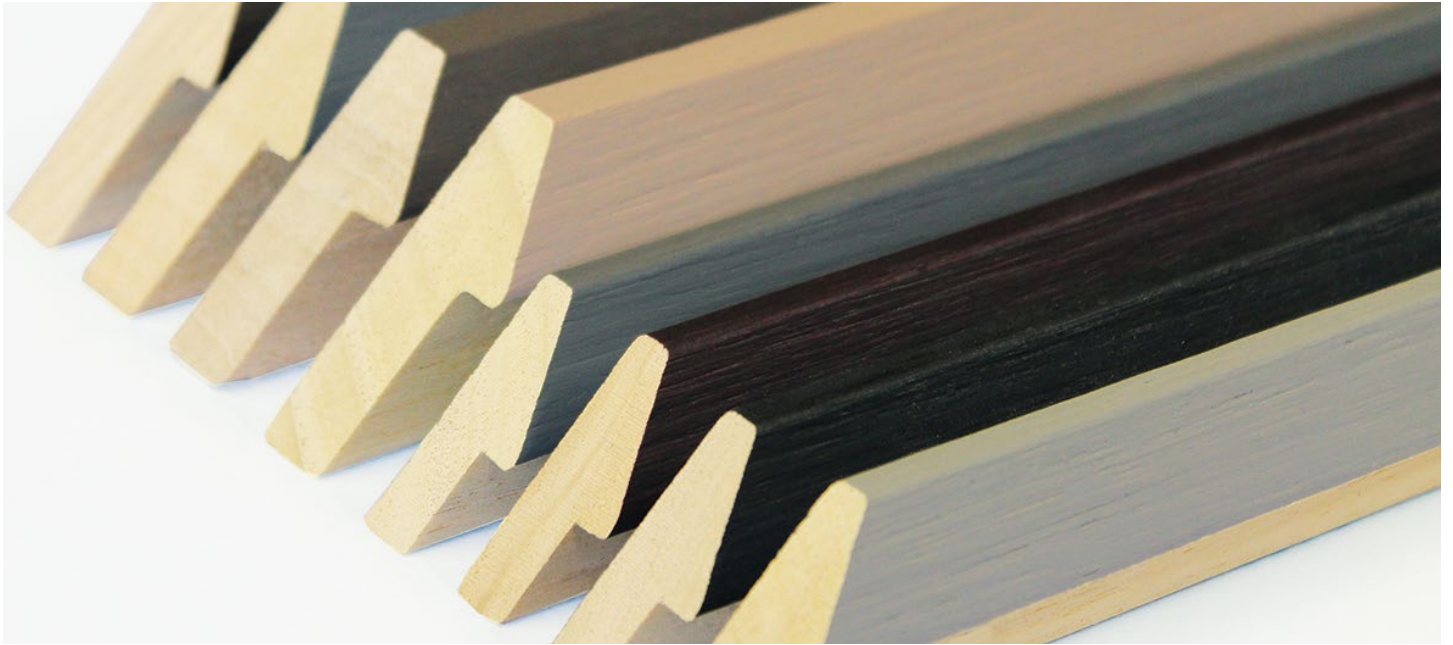

Tribeca

Our Tribeca range is available in seven of the best matt painted wood grain colours for 2015. They're ideal as frames on their own or use them as spacers to create deep boxes. Choose from 14mm and 19mm profiles.