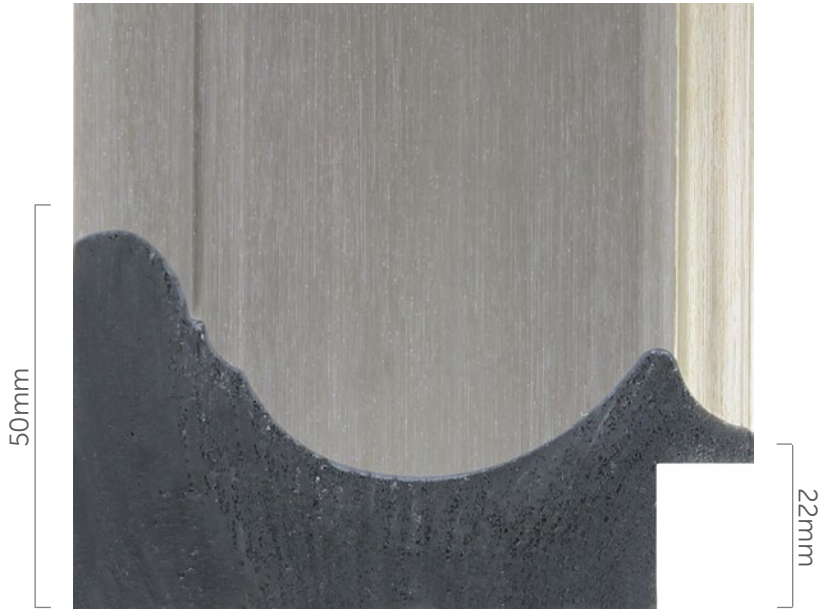

Vegas

Our imposing Vegas range, with matt, distressed or brushed finishes, will add majesty and grace to many forms of art and will make a stunning centrepeice on any wall.

Polcore Gallery

Introduced: September 2009

Updated: November 2017

90mm

POL-2265 | Grey

POL-2050 | Silver

POL-2229 | Silver

POL-2216 | Black

POL-2217 | Silver

Polcore Gallery

Introduced: September 2009
Updated: November 2017

POL-2051 | Black

POL-2218 | Black

Box 23.2m

Pack 8.7m

Length 2.9m

Box and Pack quantities may vary

65mm

POL-2160 | Silver

Box 46.4m

Pack 17.4m

Length 2.9m

Box and Pack quantities may vary