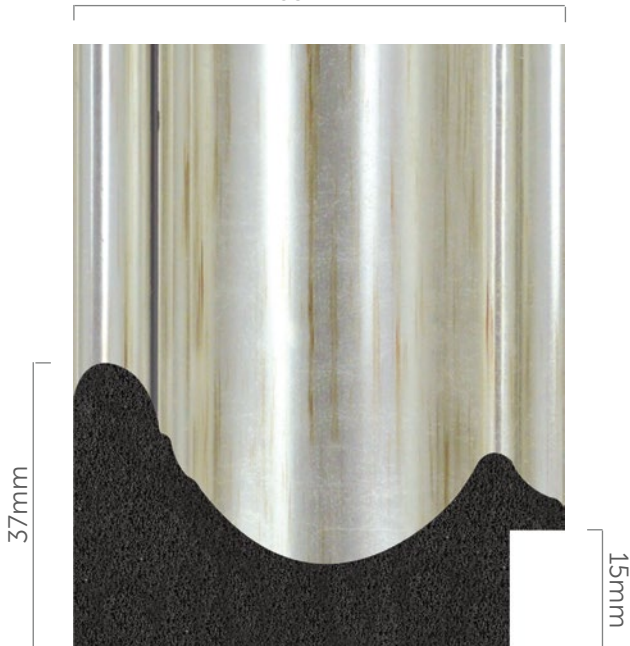

Introduced: September 2009
Updated: November 2017

POL-2051 | Black

POL-2218 | Black

Box 23.2m

Pack 8.7m

Length 2.9m

Box and Pack quantities may vary

65mm

POL-2160 | Silver

Box 46.4m

Pack 17.4m

Length 2.9m

Box and Pack quantities may vary