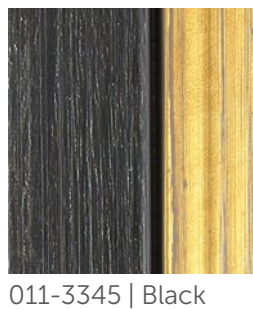

Box	108m	Pack	6.0m	Length	2.9m

Box and Pack quantities may vary

For colour critical applications please order moulding samples from our website. The colours on your screen and printed out by your own printer may not be accurate because of the limitations of colour reproduction technology.

mainline
picture framing supplies