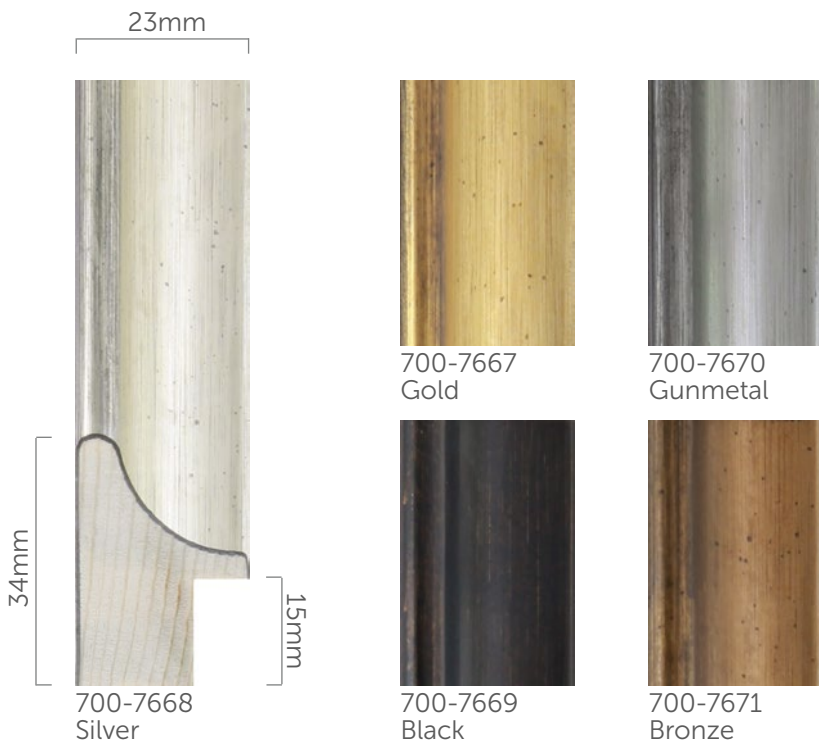

Wood Gallery

Introduced: December 2017  
 Updated: August 2018

Box	80.0m	Pack	6.0m	Length	2.9m
-----	-------	------	------	--------	------

Box and Pack quantities may vary

Box	60.0m	Pack	6.0m	Length	2.9m
-----	-------	------	------	--------	------