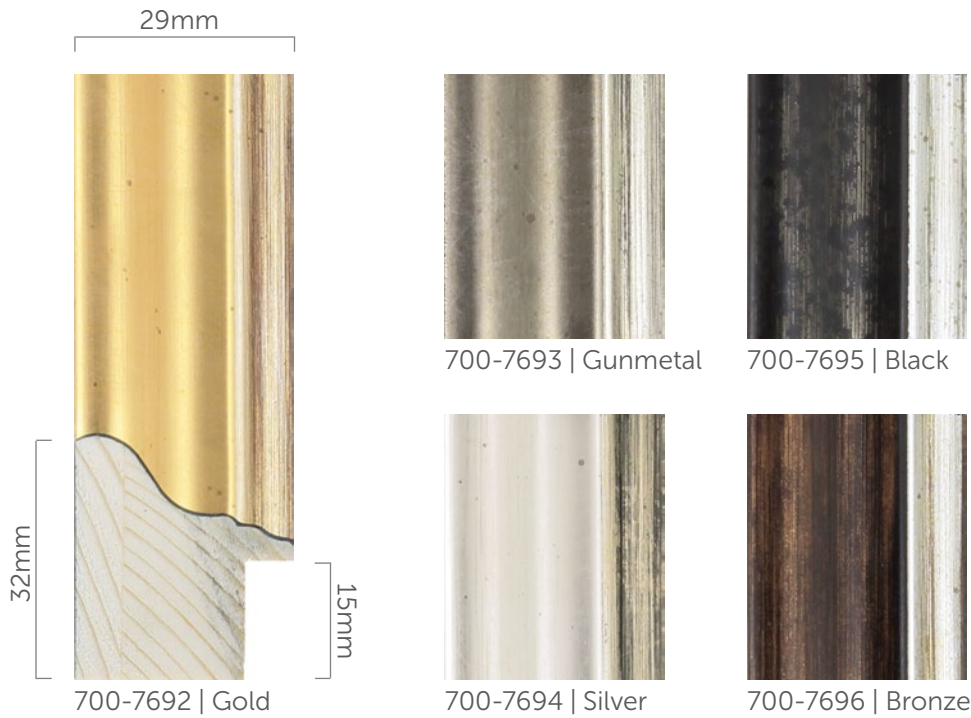

# Adina

Classic meets contemporary in our premium Adina moulding. Super-chic wood mouldings on an elegantly scooped profile that will add an old-world sophistication to many kinds of traditional artwork styles.

Wood Gallery

Introduced: December 2017  
 Updated: August 2018

Box	80.0m	Pack	6.0m	Length	2.9m
-----	-------	------	------	--------	------

Box and Pack quantities may vary

Box	60.0m	Pack	6.0m	Length	2.9m
-----	-------	------	------	--------	------