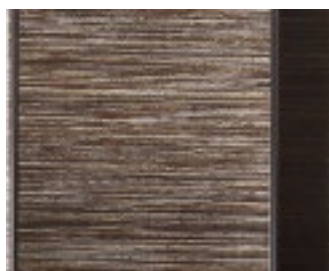

Alexandra

Six mouldings with three different finishes, sleek burnished metallic, distressed metallic and classic walnut wood grain with contrasting metallic sight edges, give loads of scope for framing and hanging.

e: sales@mainlinemouldings.com

011-8717 | Silver

011-8719 | Silver

011-8721 | Walnut

011-8720 | Walnut

Box

60.0m

Pack