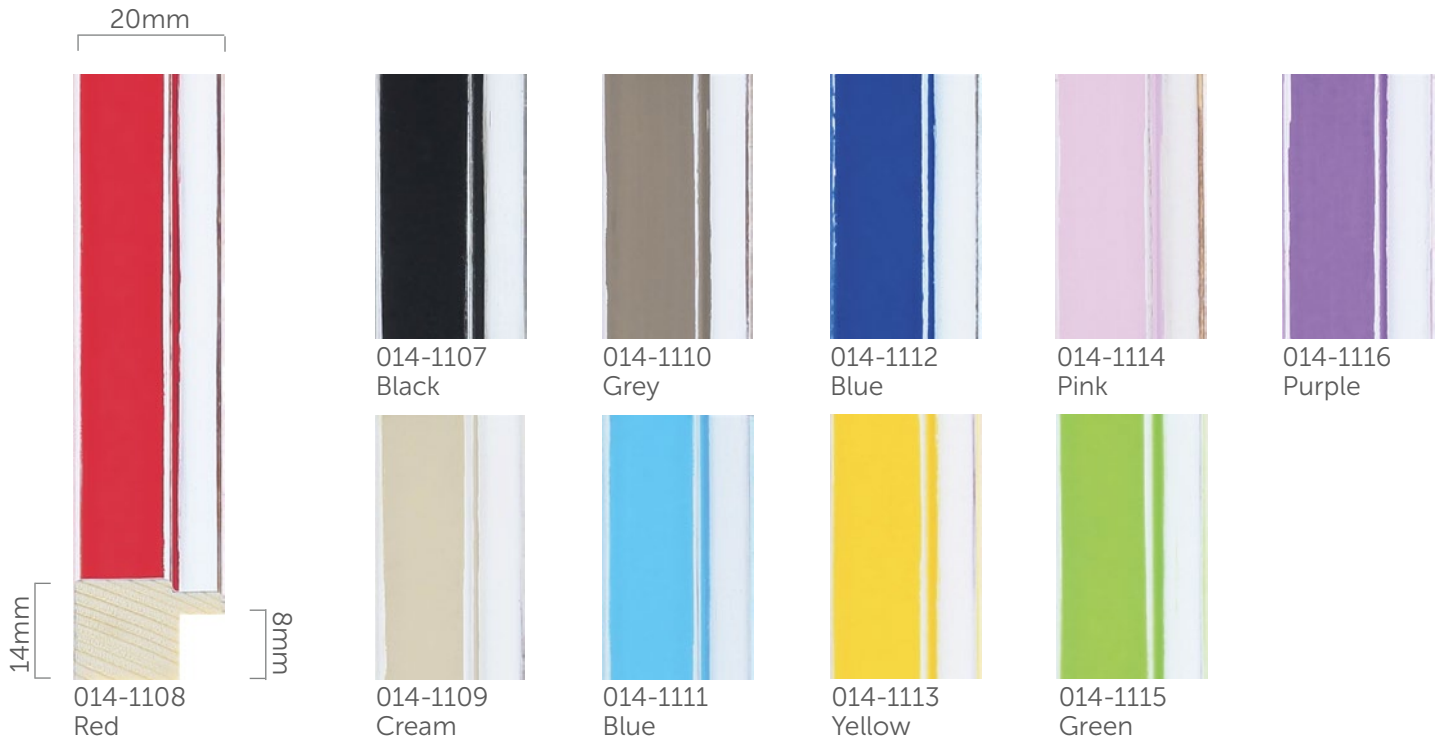

# Antrim

Antrim mouldings are ideal as fun photo frames, but they're also great for adding pops of colour to mounted artwork. There's also bags of scope for creating attention-grabbing wall montages too. Or use them creatively as moulding slips for an interesting added dimension!

## Wood Tones

Introduced: July 2018

Box 100.0m

Pack 12.0m

Length 2.9m

*Box and Pack quantities may vary*

For colour critical applications please order moulding samples from our website. The colours on your screen and printed out by your own printer may not be accurate because of the limitations of colour reproduction technology.