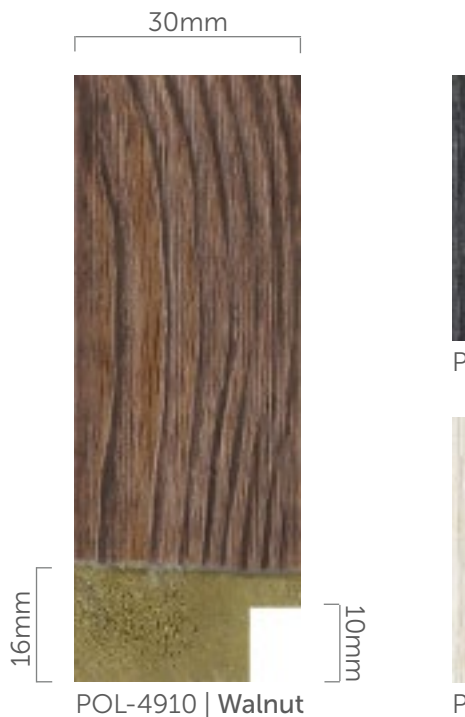

Wood Finishes

Introduced: May 2015

Updated: March 2016

POL-4864 | Black

POL-4866 | Natural

POL-4903 | Walnut

POL-4904 | Walnut

POL-4865 | Grey

POL-4867 | Cream

Box

81.2m

Pack

31.9m

Length

2.9m

Box and Pack quantities may vary

POL-4905 | Black

POL-4908 | Cream

POL-4906 | Grey

POL-4909 | Teak

Box

121.8m

Pack

46.4m