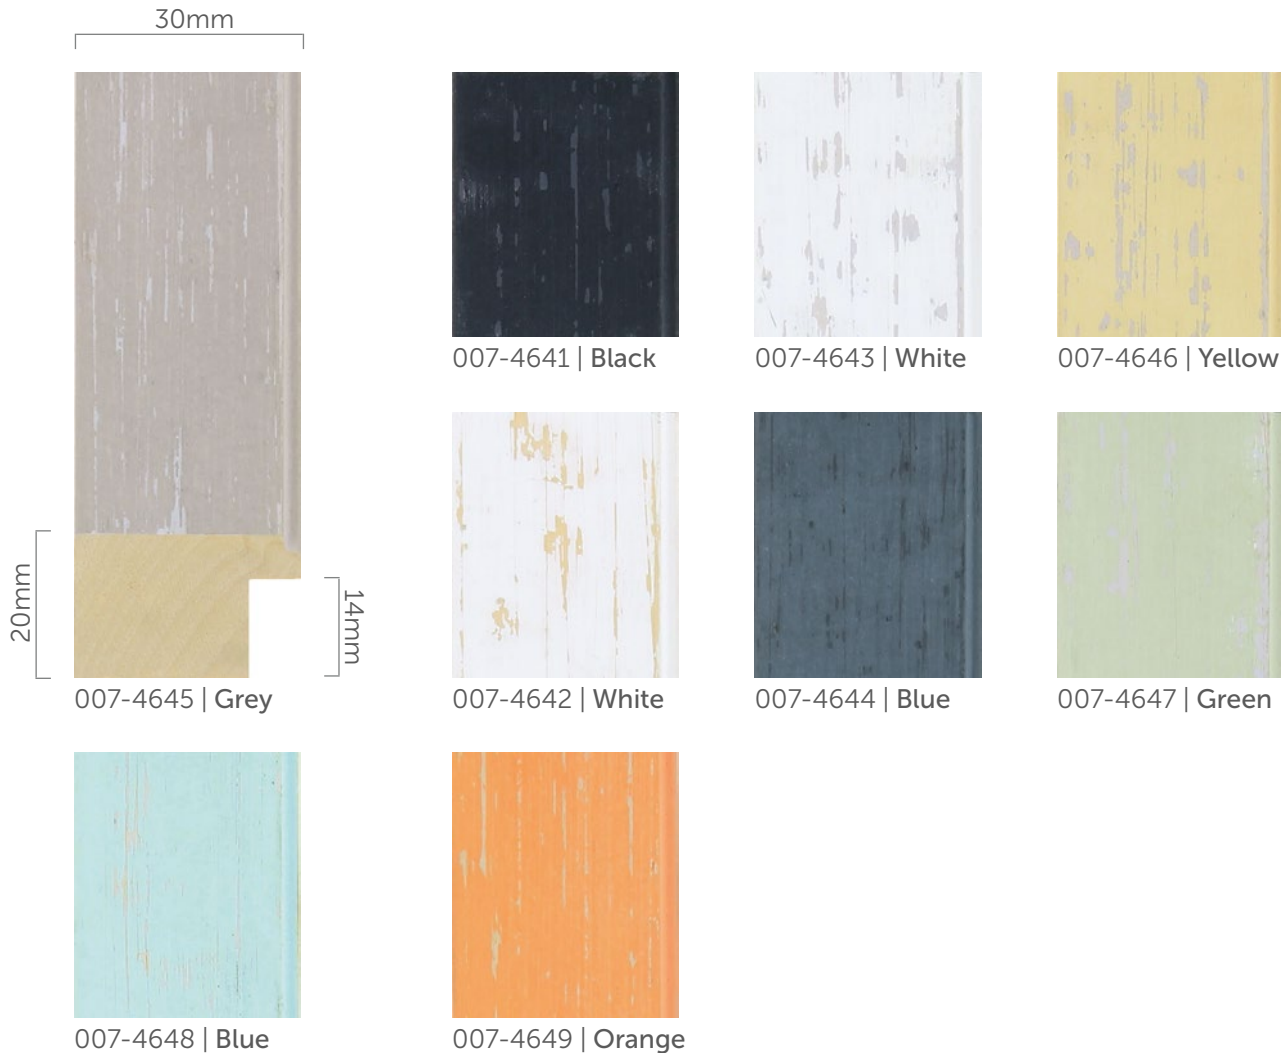

Wood Colour Tones

Introduced: October 2018

Box 70.0m

Pack 6.0m

Length 2.9m

Box and Pack quantities may vary

For colour critical applications please order moulding samples from our website. The colours on your screen and printed out by your own printer may not be accurate because of the limitations of colour reproduction technology.