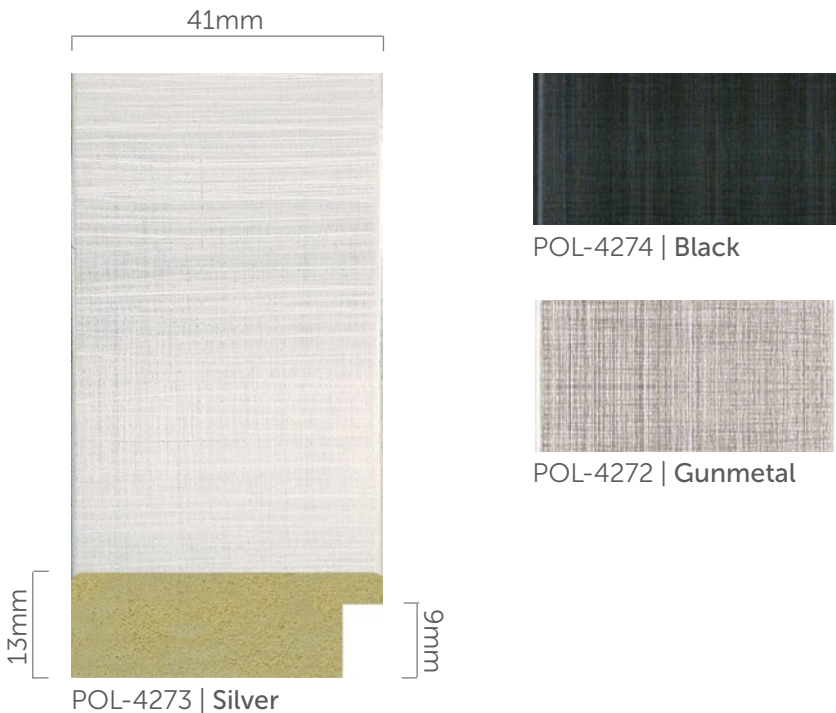

POL-4264 | Gunmetal

POL-4265 | Black

| | | | | | |
|-----|-------|------|-------|--------|------|
| Box | 29.0m | Pack | 11.6m | Length | 2.9m |
|-----|-------|------|-------|--------|------|

Box and Pack quantities may vary