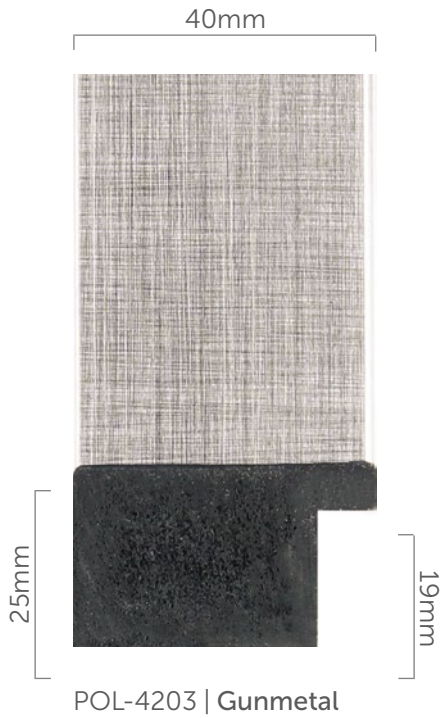

Brooklyn

Mainline Mouldings Ltd.

83 Langar Industrial Estate, Harby Road, Langar,
Nottingham, NG13 9HY

t: 01949 861000

w: mainlinemouldings.com

f: 01949 861300

e: sales@mainlinemouldings.com

Polcore

Gallery

Introduced: November 2007

POL-4244 | Gold