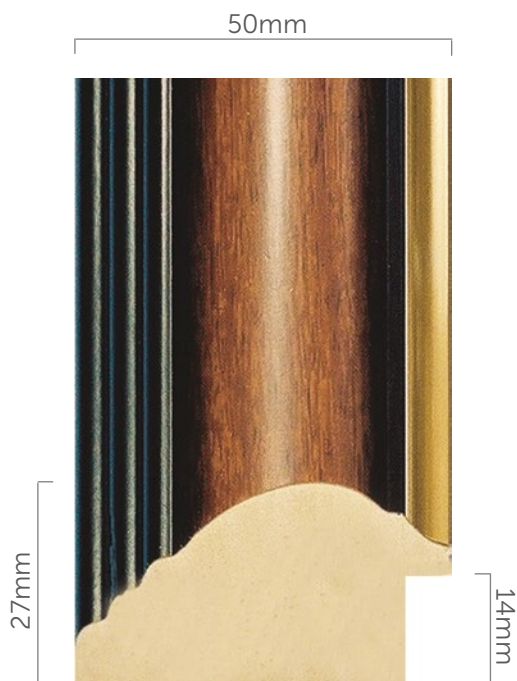

Canterbury

Mainline Mouldings Ltd.

83 Langar Industrial Estate, Harby Road, Langar,
Nottingham, NG13 9HY

Polcore Basics

Receive 20% discount when ordering any 2 or more boxes from the Polcore Basics® range.

t: 01949 861000
f: 01949 861300

w: mainlinemouldings.com
e: sales@mainlinemouldings.com

Introduced: January 2006

POL-0046 | Walnut

POL-0087 | Gold

POL-0001 | Gold

POL-2001 | Silver

POL-0014 | Silver

Box

72.5m

Pack

29.0m

Length

2.9m

Box and Pack quantities may vary

POL-0135 | Silver