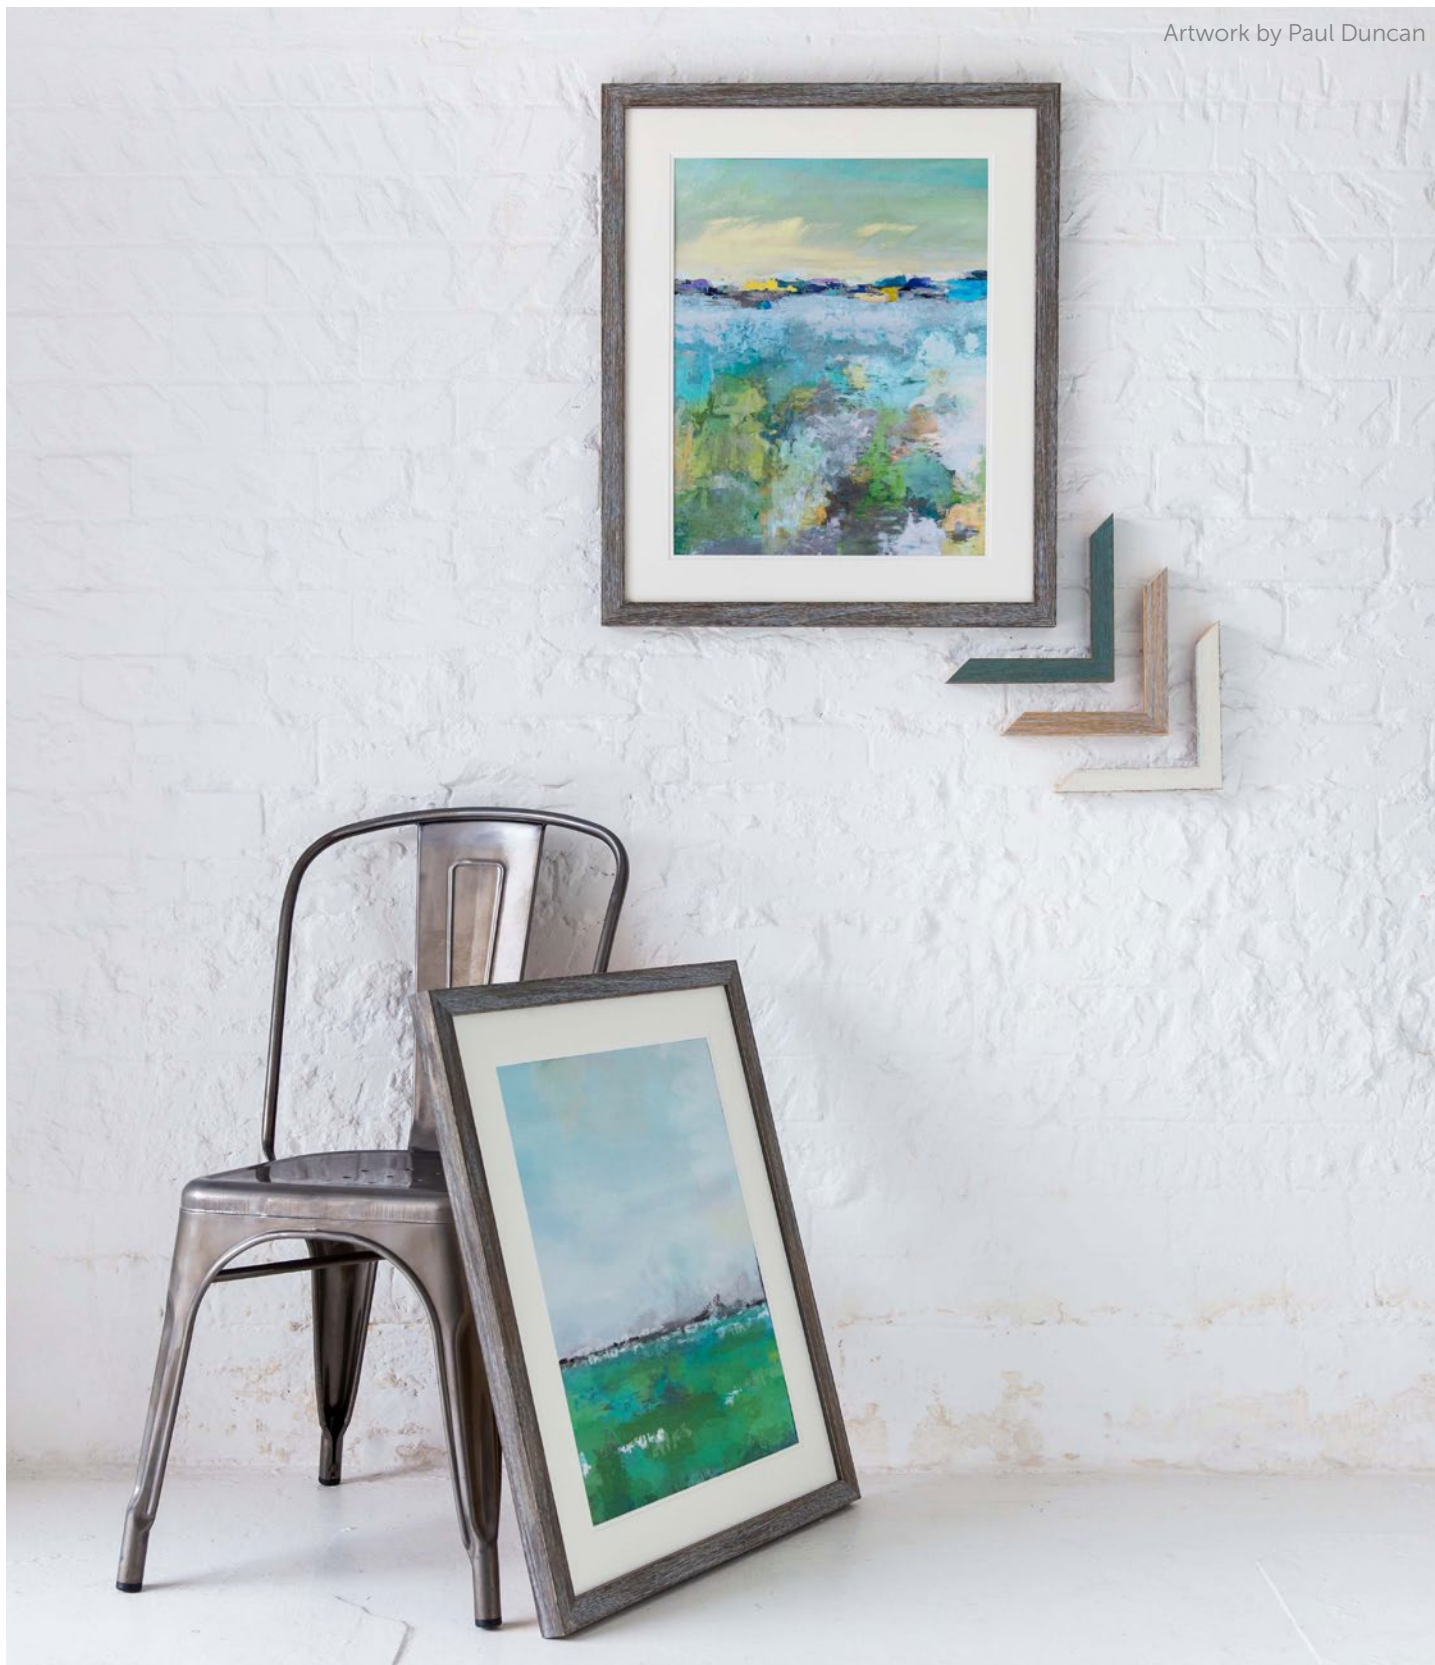

Coast

The muted tones and stripped back finish of these chunky wood mouldings radiate an airy, outdoorsy vibe, perfect for framing wildlife and landscape art. Striking as room accessories in their own right, they'll add a laid-back charm to rustic, coastal and modern interiors.

Artwork by Paul Duncan