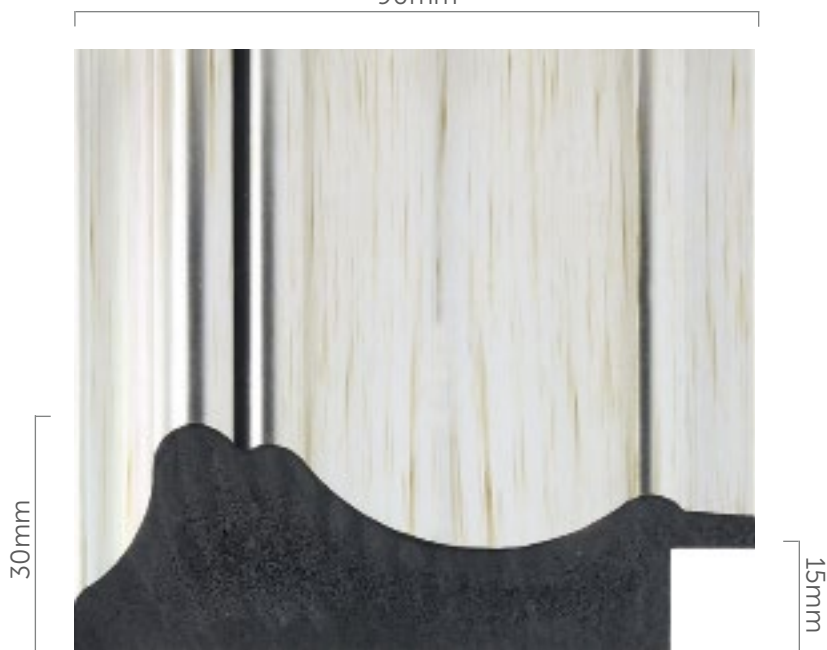

Updated: June 2019

90mm

POL-2195 | Silver

POL-2194 | Black

Box

34.2m

Pack

14.5m