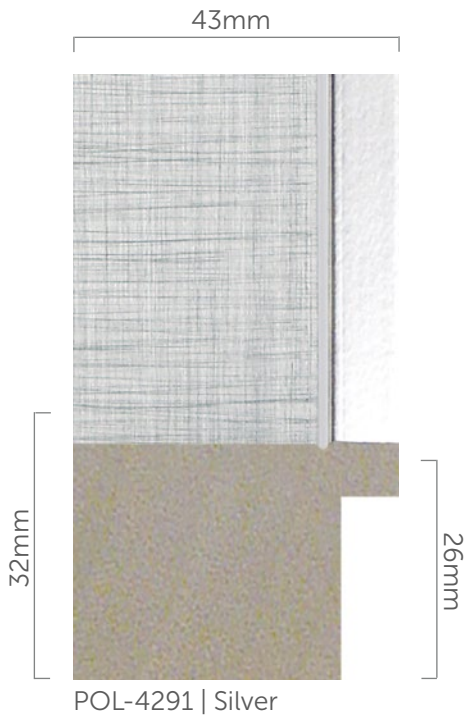

Introduced: February 2008