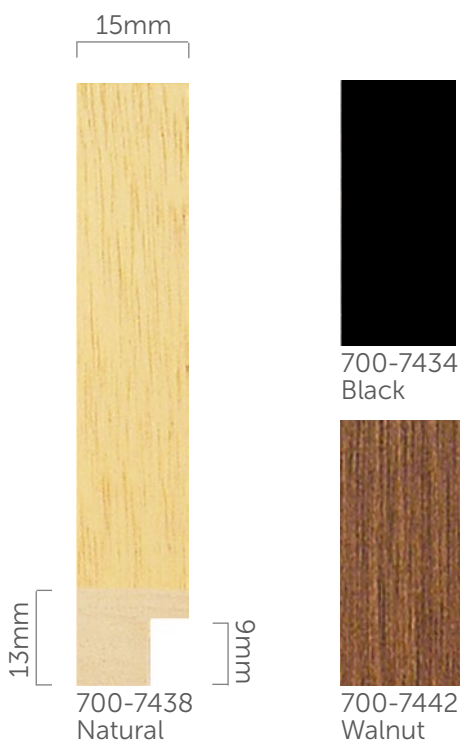

Wood Tones

Introduced: November 2004

700-7443
Walnut

700-7435
Black

700-7439
Natural

Box 120.0m

Pack 16.0m

Length 2.9m

Box and Pack quantities may vary

700-7438
Natural

700-7434
Black

700-7442
Walnut

Box 192.0m

Pack 24.0m

Length 2.9m

Box and Pack quantities may vary