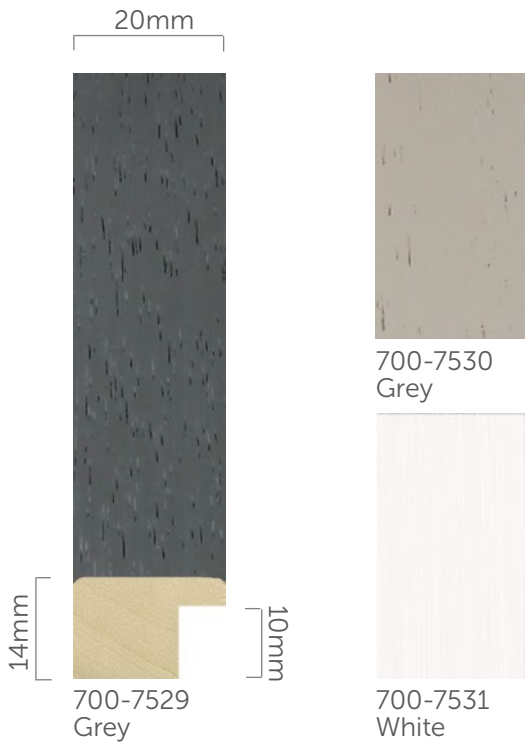

Wood Tones

Introduced: March 2009

Box 84.0m

Pack 12.0m

Length 2.9m

Box and Pack quantities may vary

Box 108.0m

Pack 18.0m

Length 2.9m

Box and Pack quantities may vary

For colour critical applications please order moulding samples from our website. The colours on your screen and printed out by your own printer may not be accurate because of the limitations of colour reproduction technology.