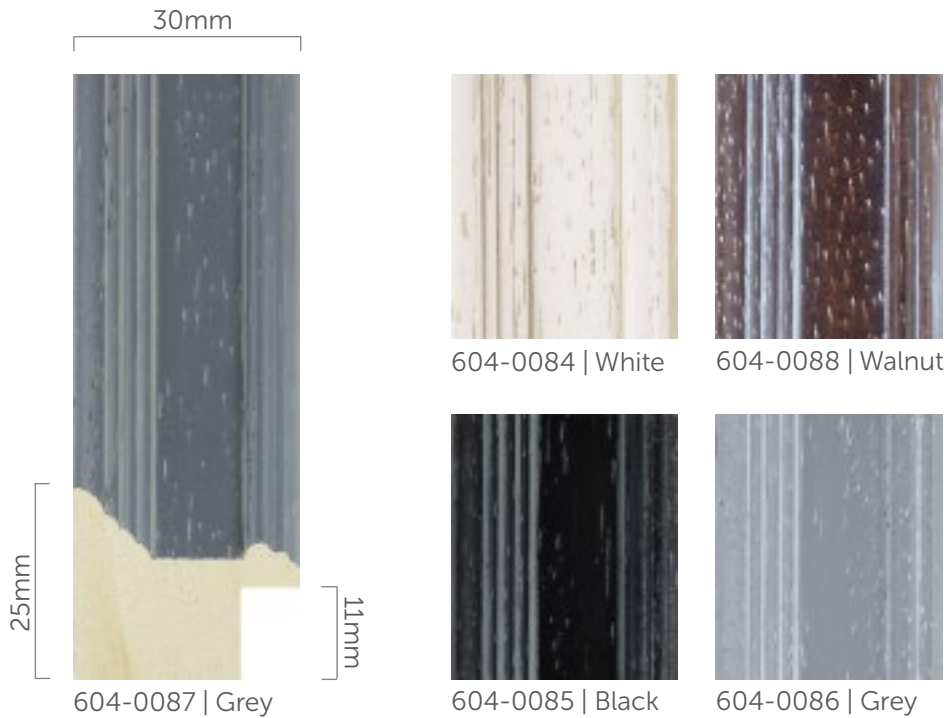

Wood Tones

Introduced: June 2015
Updated: January 2020

010-1003 | Black

010-1009 | White

Box	54.0m	Pack	6.0m	Length	2.9m
-----	-------	------	------	--------	------

Box and Pack quantities may vary

010-7903 | Black

010-7909 | White

010-7923 | Walnut

010-7908 | Cream

Box	100.0m	Pack	6.0m	Length	2.9m
-----	--------	------	------	--------	------

Box and Pack quantities may vary

Wood Tones

Introduced: June 2015
Updated: January 2020