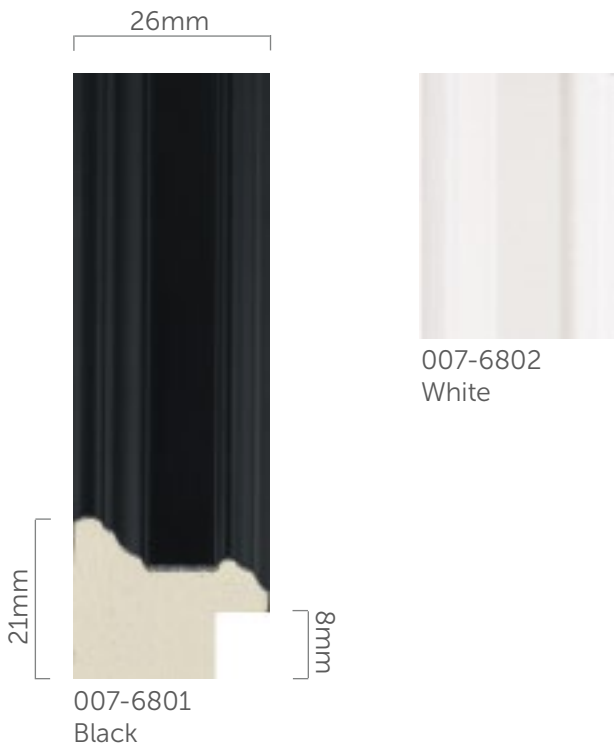

Box 104.4m

Pack 6.0m

Length 2.9m

Box and Pack quantities may vary