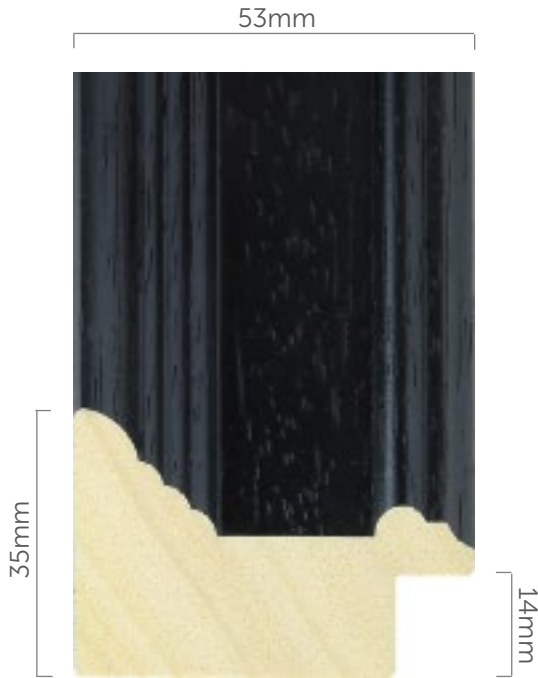

Fletcher

Classic lines with a contemporary rustic finish means our Fletcher range will effortlessly enhance a broad range of artwork styles and blend with both urban and country themes.

Artwork by Allan Morgan

Wood Tones

Introduced: June 2015
Updated: January 2020

010-1003 | Black

010-1009 | White

Box	54.0m	Pack	6.0m	Length	2.9m
-----	-------	------	------	--------	------

Box and Pack quantities may vary

010-7903 | Black

010-7909 | White

010-7923 | Walnut

010-7908 | Cream

Box	100.0m	Pack	6.0m	Length	2.9m
-----	--------	------	------	--------	------

Box and Pack quantities may vary

Wood Tones

Introduced: June 2015
Updated: January 2020