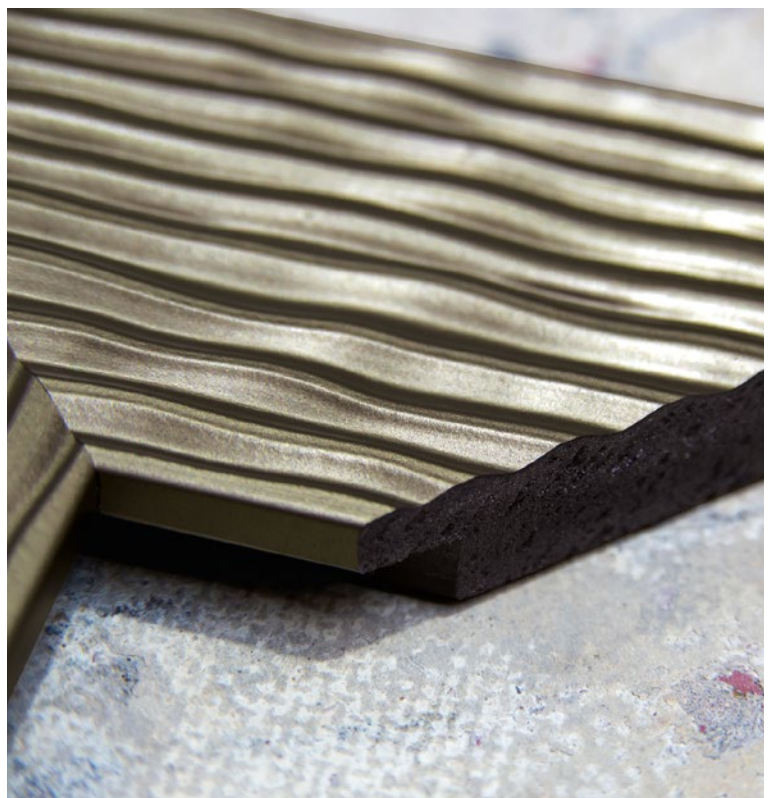

Galaxy

Definitely a choice for those with a sense of style who aren't afraid to make a statement, but despite their stature, these mouldings enhance rather than detract from the subject.

90mm

POL-2235 | Bronze

POL-2236 | Red

POL-2237 | White

POL-2238 | Silver

POL-2239 | Black

Box

40.6m

Pack

14.5m