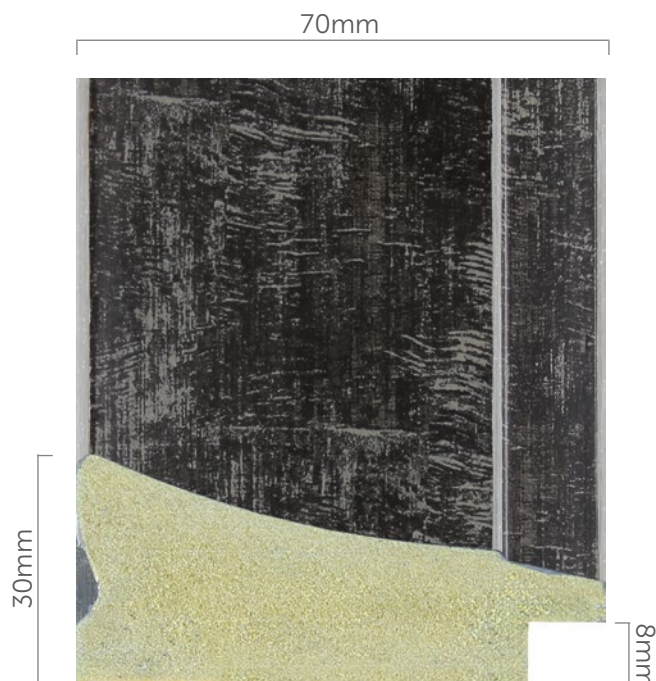

Hamilton Polcore

Mainline Mouldings Ltd.
83 Langar Industrial Estate, Harby Road, Langar,
Nottingham, NG13 9HY
t: 01949 861000
w: mainlinemouldings.com
e: sales@mainlinemouldings.com

Polcore Gallery

Introduced: September 2017
Updated: August 2019

POL-7119 | Black