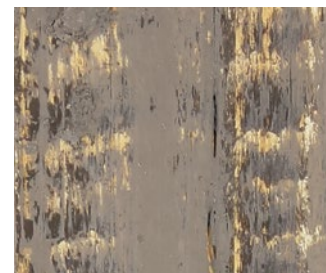

Harlyn

These quirky mouldings will appeal to those who love to push the boundaries of creativity. Textured blocks of colour washed over back-to-nature pitted raw wood make for an intriguing combination that will add rustic drama to plain and bold styles alike.

'Visiting Friends'
by Sam Toft
The Art Group

Harlyn

Wood Finishes

Introduced: January 2020

Mainline Mouldings Ltd.
83 Langar Industrial Estate, Harby Road, Langar,
Nottingham, NG13 9HY
t: 01949 861000
w: mainlinemouldings.com
e: sales@mainlinemouldings.com

700-7722 | Walnut

700-7724 | Green

700-7723 | White

700-7725 | Grey

700-7726 | Blue

700-7727 | Red

Box 100.0m

Pack 6.0m