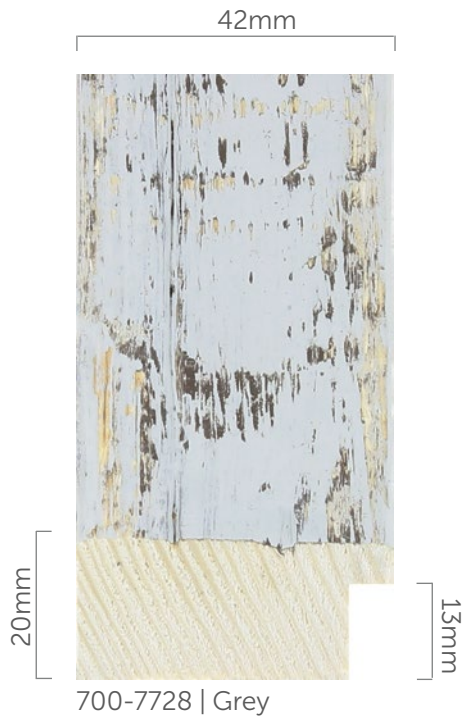

700-7722 | Walnut

700-7724 | Green

700-7723 | White

700-7725 | Grey

700-7726 | Blue

700-7727 | Red

Box 100.0m

Pack 6.0m

Length 2.9m

Box and Pack quantities may vary

For colour critical applications please order moulding samples from our website. The colours on your screen and printed out by your own printer may not be accurate because of the limitations of colour reproduction technology.