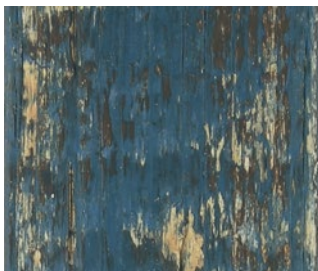

Harlyn

These quirky mouldings will appeal to those who love to push the boundaries of creativity. Textured blocks of colour washed over back-to-nature pitted raw wood make for an intriguing combination that will add rustic drama to plain and bold styles alike.

700-7722 | Walnut

700-7724 | Green

700-7723 | White

700-7725 | Grey

700-7726 | Blue

700-7727 | Red

Box 100.0m

Pack 6.0m