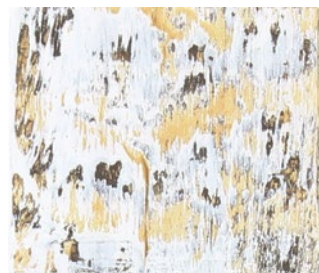

Harlyn

These quirky mouldings will appeal to those who love to push the boundaries of creativity. Textured blocks of colour washed over back-to-nature pitted raw wood make for an intriguing combination that will add rustic drama to plain and bold styles alike.

700-7722 | Walnut

700-7724 | Green

700-7723 | White

700-7725 | Grey

700-7726 | Blue

700-7727 | Red

Box 100.0m

Pack 6.0m