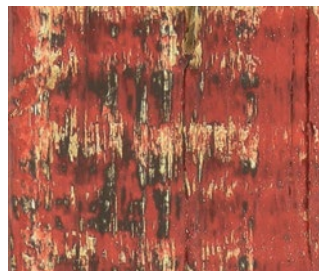

Harlyn

These quirky mouldings will appeal to those who love to push the boundaries of creativity. Textured blocks of colour washed over back-to-nature pitted raw wood make for an intriguing combination that will add rustic drama to plain and bold styles alike.

700-7722 | Walnut

700-7724 | Green

700-7723 | White

700-7725 | Grey

700-7726 | Blue

700-7727 | Red

Box 100.0m

Pack 6.0m