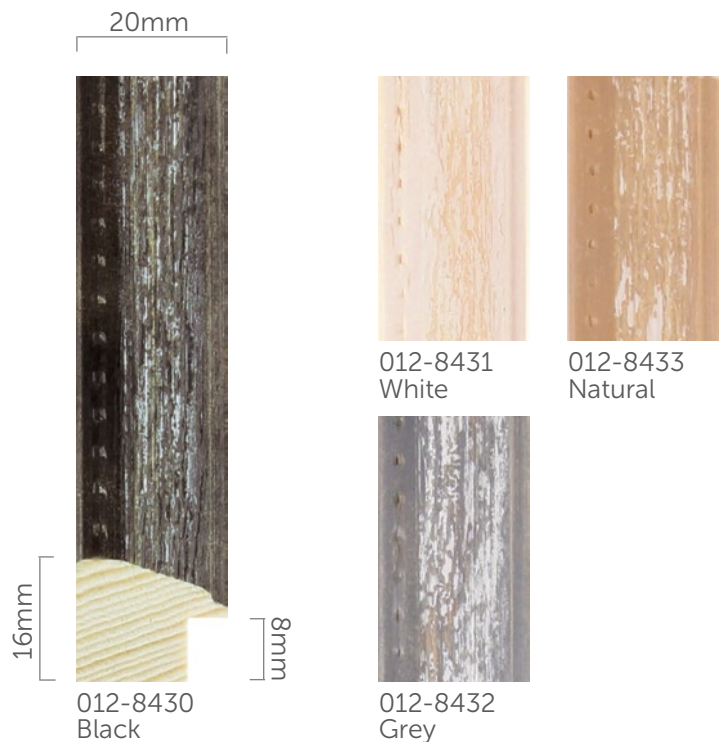

Kendal

Our Kendal mouldings – the very essence of shabby chic! These slim 20mm mouldings combine a distressed two-tone painted wash over woodgrain with a delicate studded pattern on the darker outer edge to stylish and tasteful effect. The four muted colours are perfect for pairing with a wide range of contemporary art.

Introduced: February 2016

Box

320.0m

Pack

12.0m

Length

2.9m

Box and Pack quantities may vary