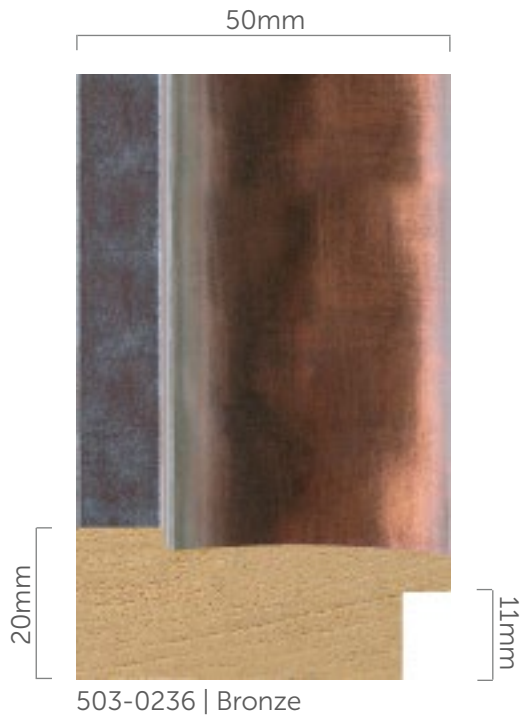

La Scala

Wood Gallery

Introduced: February 2012

90mm

503-0235 | Silver

503-0231 | Bronze

503-0232 | Gunmetal

503-0233 | Silver

Box 48.0m

Pack 6.0m

Length 2.9m

Box and Pack quantities may vary

Wood Gallery

Introduced: February 2012

503-0236 | Bronze

503-0237 | Gunmetal

503-0239 | Gold

503-0238 | Silver

503-0240 | Silver

Box	60.0m	Pack	6.0m	Length	2.9m
-----	-------	------	------	--------	------

Box and Pack quantities may vary

503-0243 | Silver

503-0245 | Silver

503-0241 | Bronze

503-0242 | Gunmetal

503-0244 | Gold

Box	84.0m	Pack	6.0m	Length	2.9m
-----	-------	------	------	--------	------

Box and Pack quantities may vary

For colour critical applications please order moulding samples from our website. The colours on your screen and printed out by your own printer may not be accurate because of the limitations of colour reproduction technology.