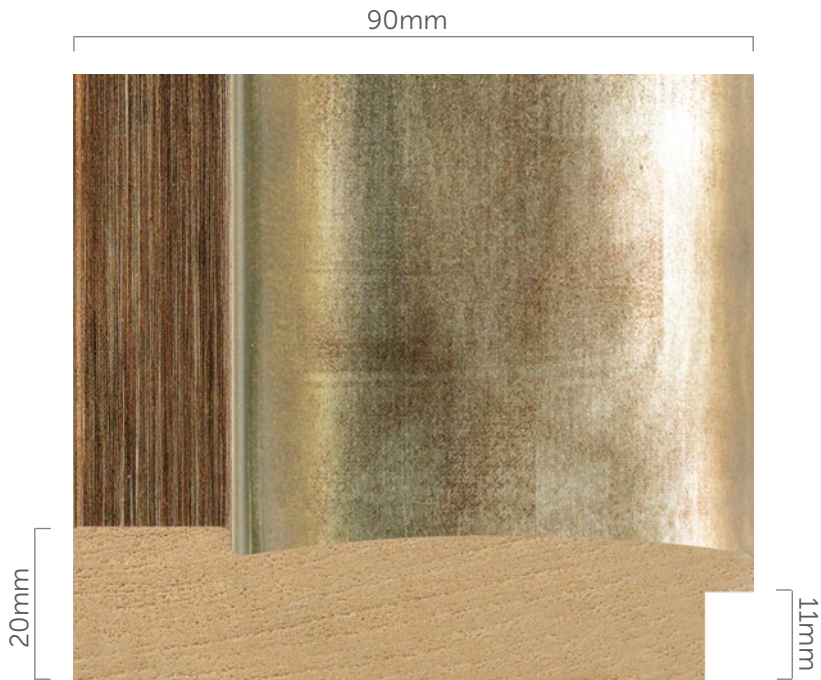

f: 01949 861300

e: [sales@mainlinemouldings.com](mailto:sales@mainlinemouldings.com)

503-0235 | Silver

503-0231 | Bronze

503-0232 | Gunmetal

503-0233 | Silver

503-0234 | Gold

Box 48.0m

Pack 6.0m

Length 2.9m

*Box and Pack quantities may vary*

For colour critical applications please order moulding samples from our website. The colours on your screen and printed out by your own printer may not be accurate because of the limitations of colour reproduction technology.