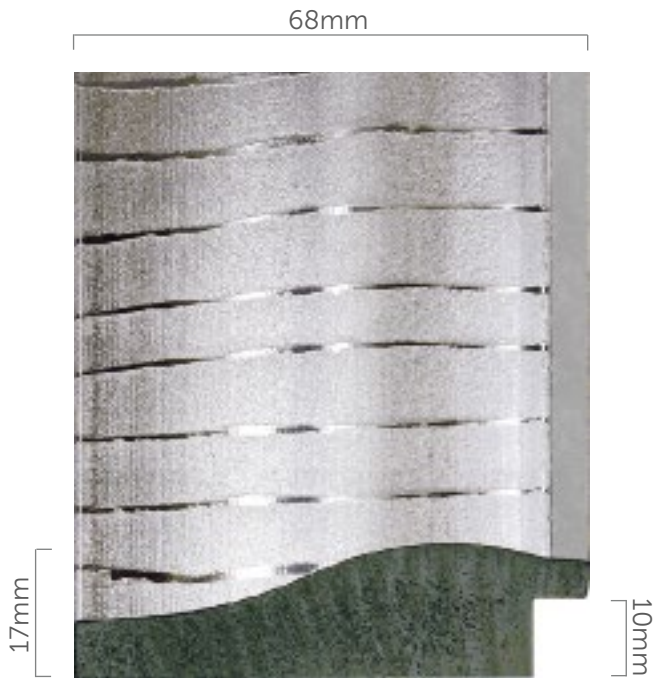

Polcore Basics

Receive 20% discount when ordering any 2 or more boxes from the Polcore Basics® range.

Introduced: January 2013

POL-2127 | Silver

Box	81.2m	Pack	31.9m	Length	2.9m
-----	-------	------	-------	--------	------