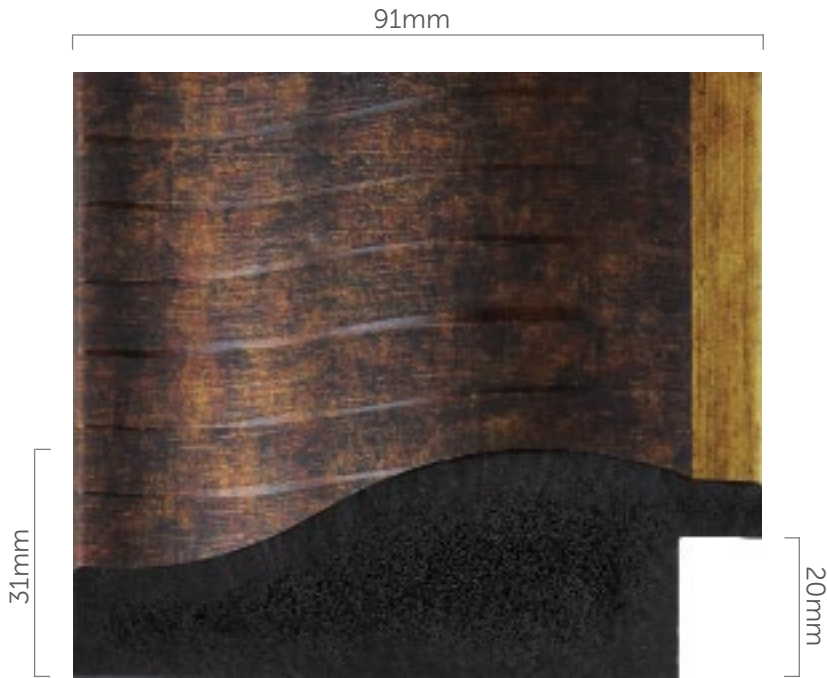

Lexington

These attractive brush-finished mouldings are enhanced with contrasting gloss stripes and edges, giving a subtle yet distinctly classy feel. We've also added four versatile 30mm wood finishes which will suit both contemporary and traditional styles.

POL-2197 | Bronze

POL-2198 | Silver

POL-2124 | Black

POL-2126 | Silver

POL-2129 | White

Box	34.8m	Pack	14.5m	Length	2.9m
-----	-------	------	-------	--------	------

Box and Pack quantities may vary

For colour critical applications please order moulding samples from our website. The colours on your screen and printed out by your own printer may not be accurate because of the limitations of colour reproduction technology.