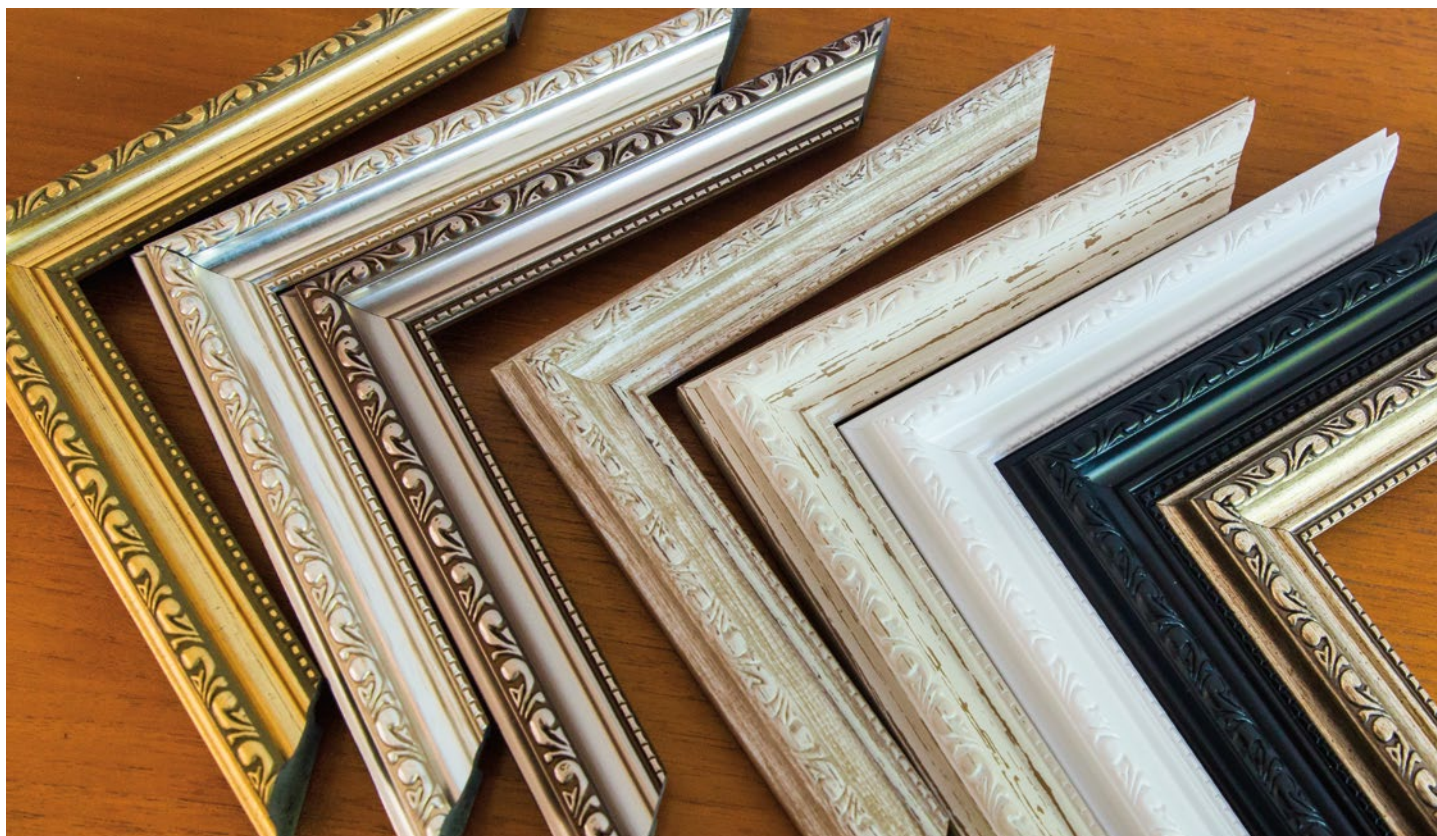

Louis

This beautiful 33mm ornate collection ranges from golds to silvers with a traditional ornate pattern and comes in a variety of finishes, including gloss, distressed and matt. Pair it elegantly with traditional pieces of art.

Polcore Gallery

Introduced: August 2008
 Updated: March 2015

POL-6039 | Cream

POL-6058 | White

POL-6060 | Gunmetal

POL-6057 | Black

POL-6059 | Silver

POL-6061 | Silver