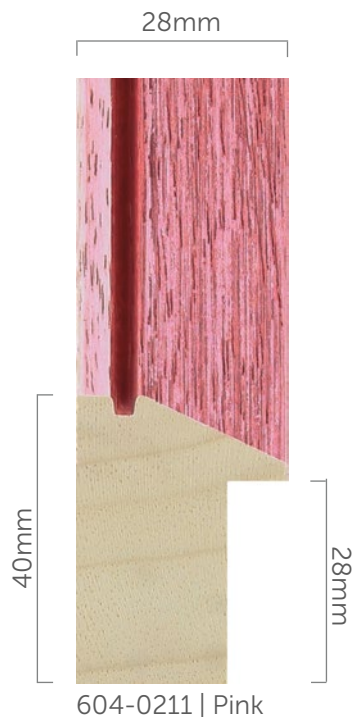

'Hummingbird Flurry'
by Sillier Than Sally

Melody

Wood Finishes

Introduced: July 2019

Mainline Mouldings Ltd.
 83 Langar Industrial Estate, Harby Road, Langar,
 Nottingham, NG13 9HY
 t: 01949 861000
 w: mainlinemouldings.com
 e: sales@mainlinemouldings.com

100.0m

Pack

12.0m

Length

2.9m

Box and Pack quantities may vary

For colour critical applications please order moulding samples from our website. The colours on your screen and printed out by your own printer may not be accurate because of the limitations of colour reproduction technology.