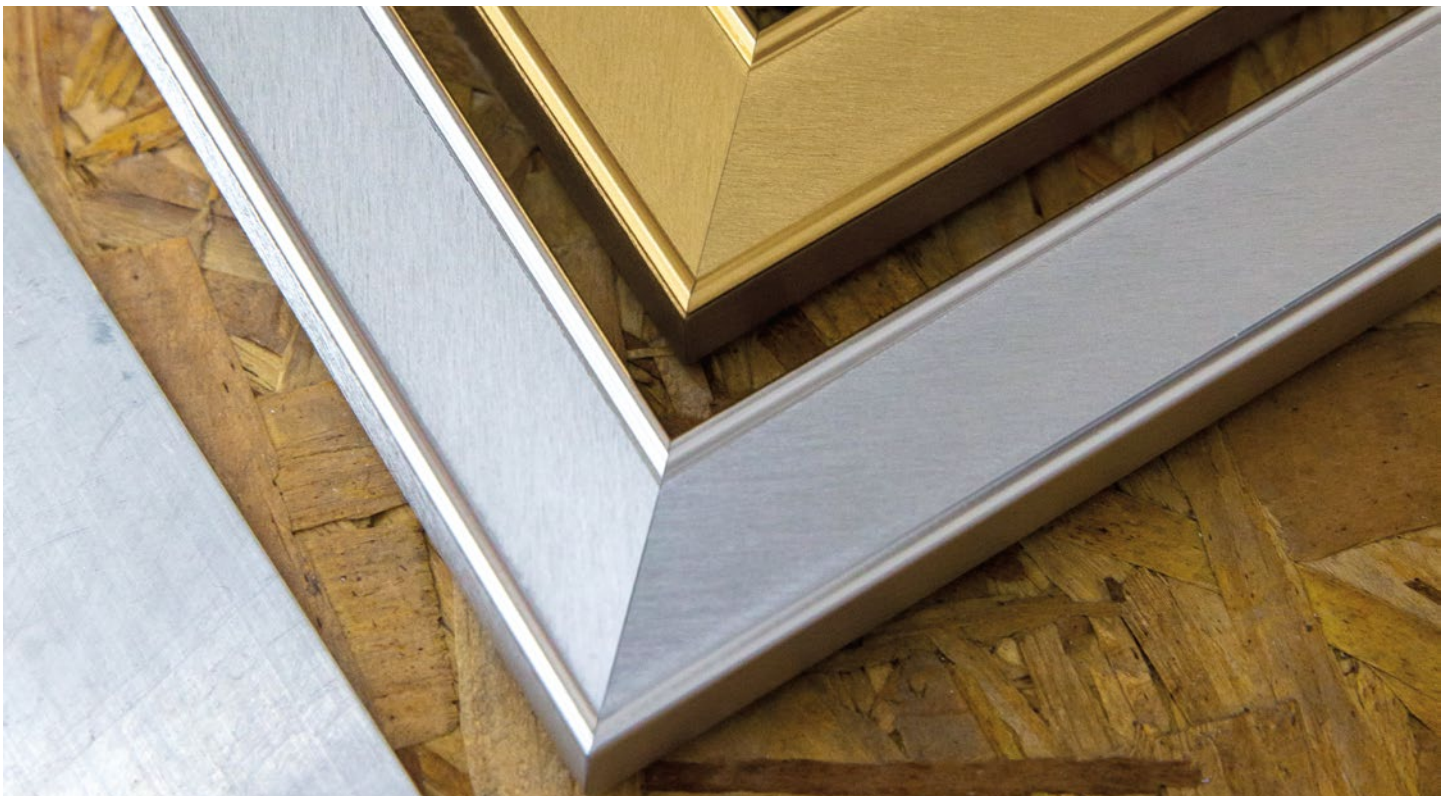

Metro

Pair our Metro collection, with its clean lines and smooth brushed metallic finishes with a variety of art for a sleek, urbane look which will sit happily in both modern and traditional interiors. For those looking for something slightly funky and offbeat, we've added a distressed black/gold and a silver/gold finish