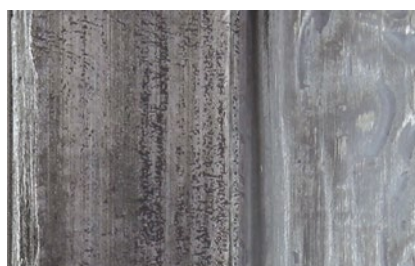

Monte Carlo

These sumptuous mouldings combine metallic wood finishes with a contrasting embossed rococo patterned silver edge. With a thin distressed silver outer edge, the overall effect is one of time-worn elegance – a very regal shabby chic!

Gallery

Introduced: June 2015

55mm

503-0280 | Gold

503-0277 | Silver

503-0278 | Gunmetal

503-0279 | Bronze

503-0281 | Gunmetal