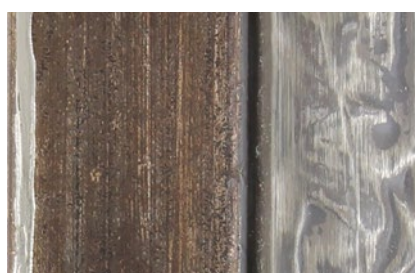

Monte Carlo

These sumptuous mouldings combine metallic wood finishes with a contrasting embossed rococo patterned silver edge. With a thin distressed silver outer edge, the overall effect is one of time-worn elegance – a very regal shabby chic!

Gallery

Introduced: June 2015

55mm

503-0280 | Gold

503-0277 | Silver

503-0278 | Gunmetal

503-0279 | Bronze

503-0281 | Gunmetal