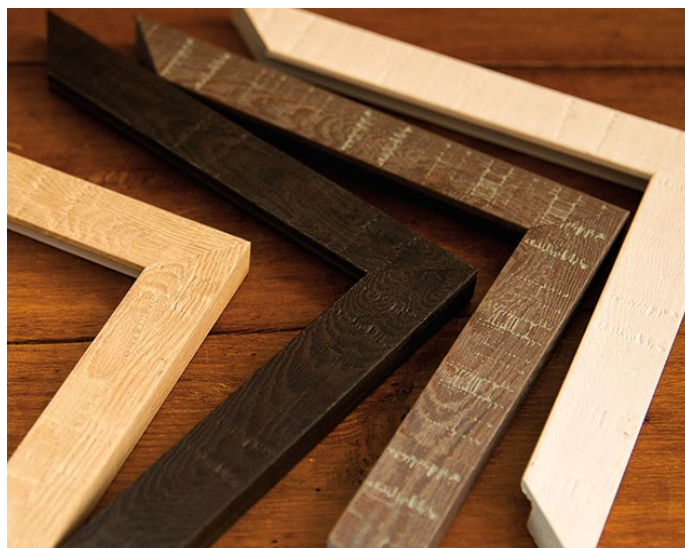

Orange Box Basics

This quirky moulding is embossed with a distinctive wood grain pattern that is oddly reminiscent of the texture of orange crates!

Orange Box Basics

Mainline Mouldings Ltd.

83 Langar Industrial Estate, Harby Road, Langar,
Nottingham, NG13 9HY