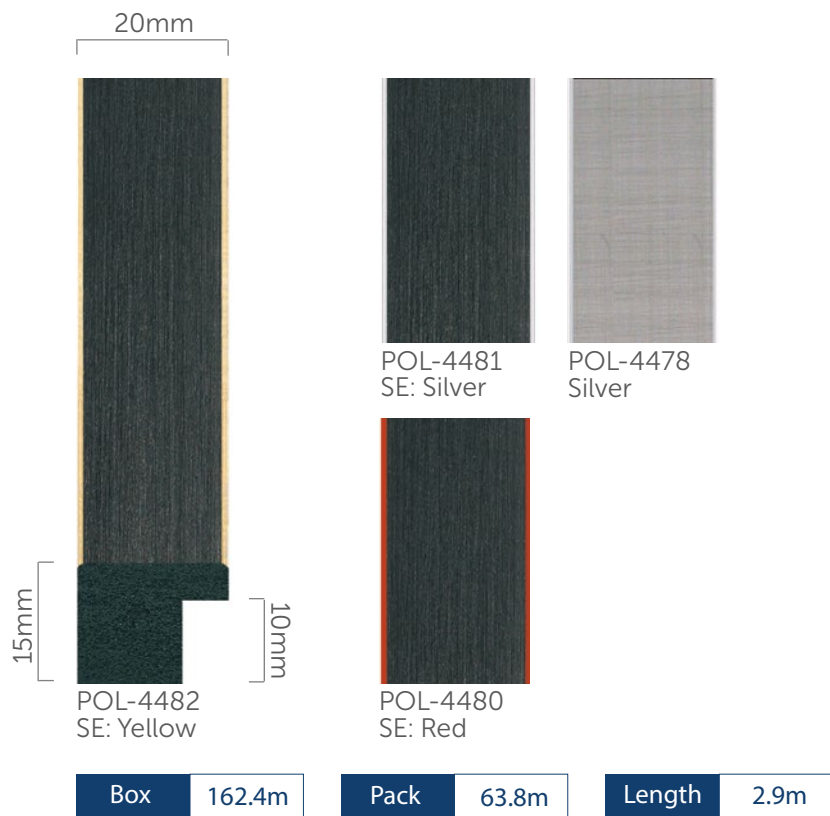

Gallery

SE - Sight Edge

Introduced: February 2009

Box and Pack quantities may vary

For colour critical applications please order moulding samples from our website. The colours on your screen and printed out by your own printer may not be accurate because of the limitations of colour reproduction technology.