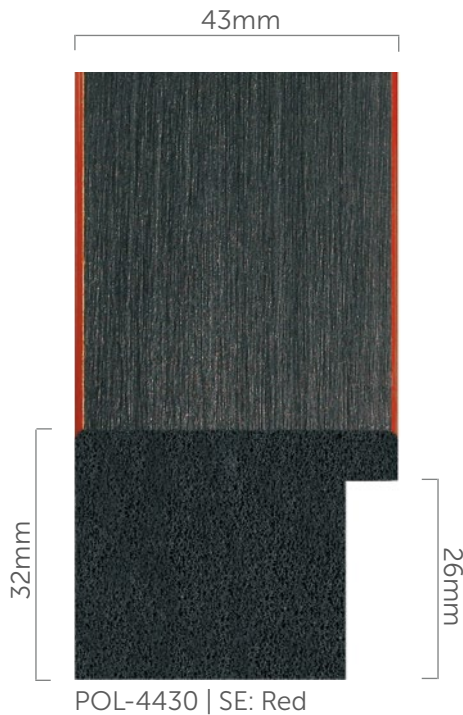

Polcore

Gallery

SE - Sight Edge

Introduced: February 2009

Box	46.4m	Pack	17.4m	Length	2.9m
-----	-------	------	-------	--------	------

Box and Pack quantities may vary

Box	121.8m	Pack	46.4m	Length	2.9m
-----	--------	------	-------	--------	------