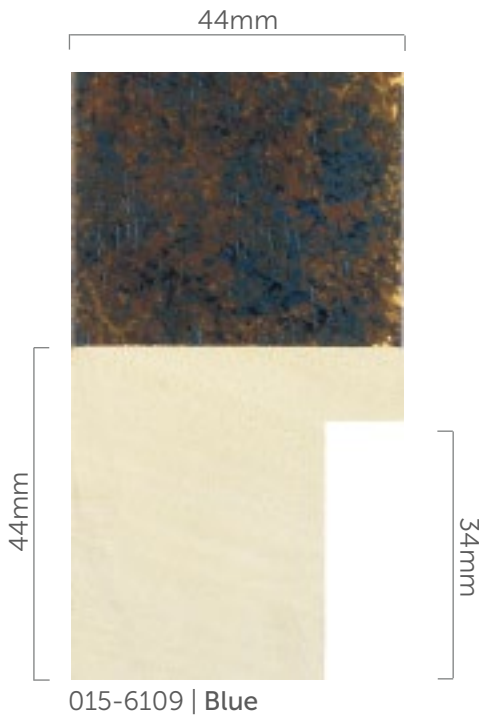

Wood

Wood Tones

Introduced: August 2018  
 Updated: July 2020

Box 36.0m    Pack 6.0m    Length 2.9m

*Box and Pack quantities may vary*

Box 72.0m    Pack 6.0m    Length 2.9m

*Box and Pack quantities may vary*