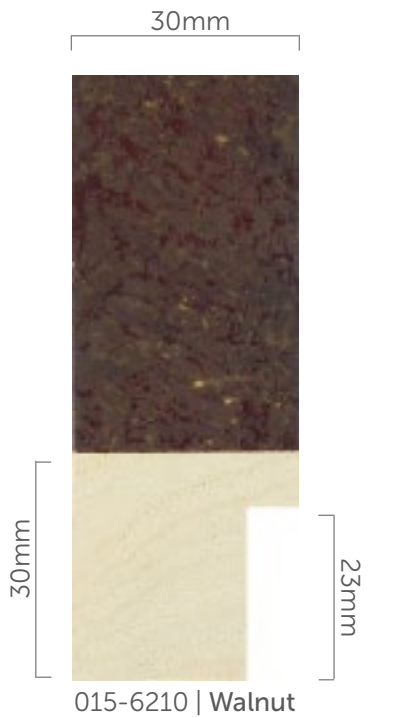

Wood

Wood Tones

Introduced: August 2018  
 Updated: July 2020

Box 36.0m    Pack 6.0m    Length 2.9m

*Box and Pack quantities may vary*

Box 72.0m    Pack 6.0m    Length 2.9m

*Box and Pack quantities may vary*