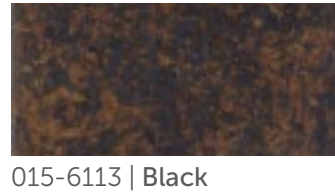

Oxide

Mainline Mouldings Ltd.
83 Langar Industrial Estate, Harby Road, Langar,
Nottingham, NG13 9HY
t: 01949 861000
w: mainlinemouldings.com
e: sales@mainlinemouldings.com

Wood

Wood Tones

Introduced: August 2018
Updated: July 2020

Box 36.0m   Pack 6.0m   Length 2.9m

Box and Pack quantities may vary