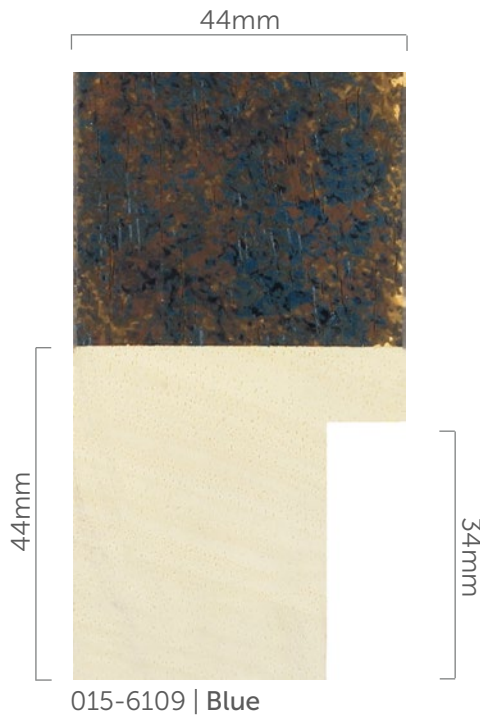

Wood

Wood Tones

Introduced: August 2018

015-6110 | Walnut

015-6112 | Walnut

015-6111 | Copper

015-6113 | Black

Box

36.0m

Pack

6.0m

Length

2.9m

Box and Pack quantities may vary

015-6210 | Walnut

015-6209 | Blue

015-6212 | Walnut

015-6211 | Copper

015-6213 | Black

Box

72.0m

Pack

6.0m

Length