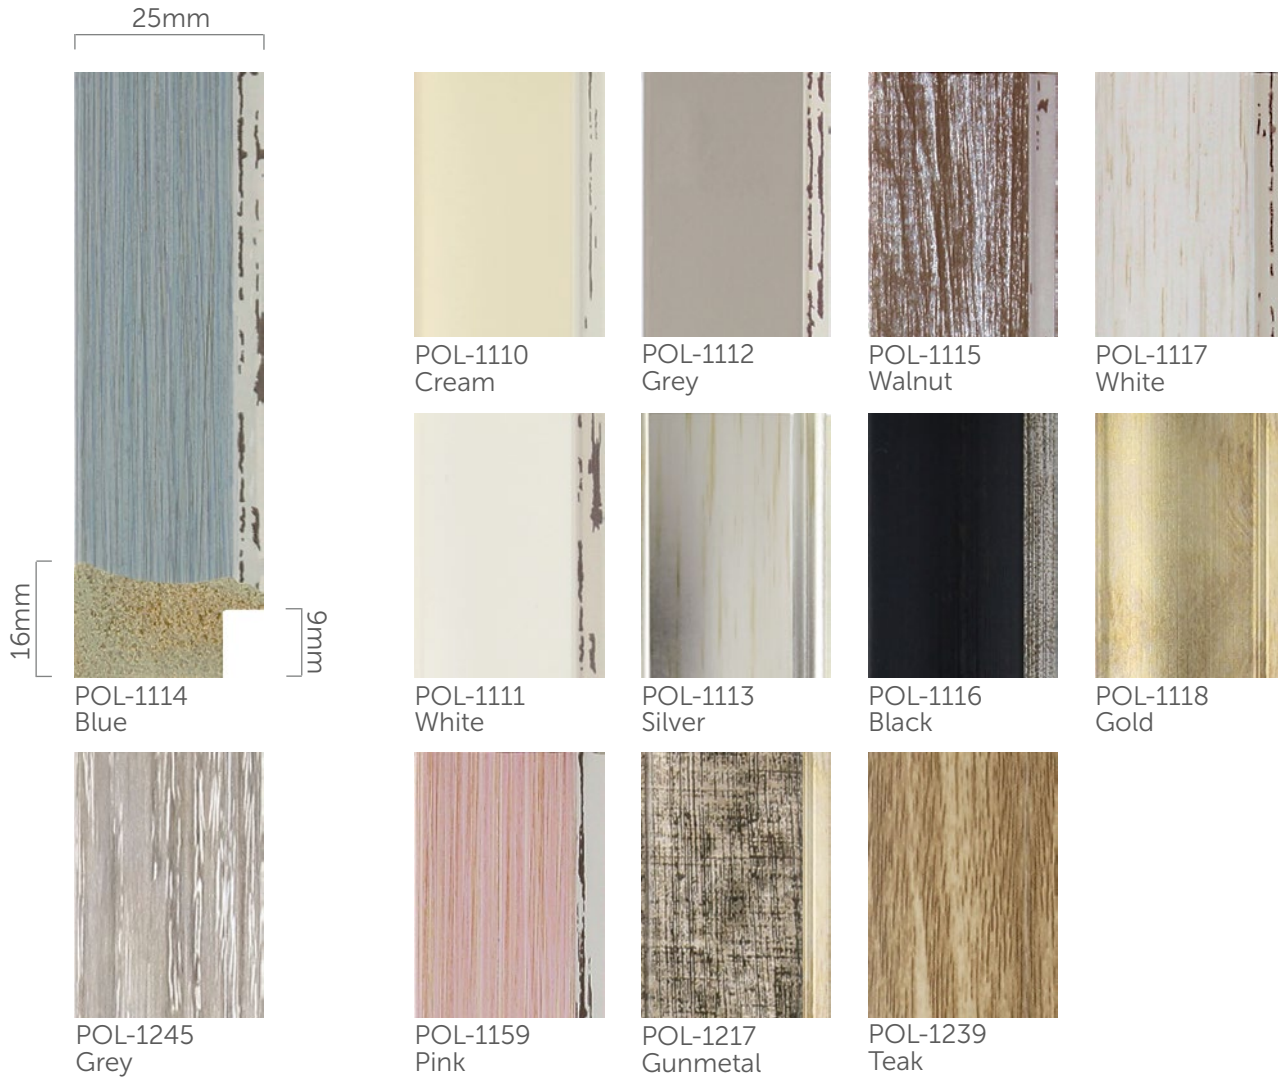

Polcore Basics

Receive 20% discount when ordering any 2 or more boxes from the Polcore Basics® range.

Introduced: October 2009

Updated: December 2016

Box 223.3m

Pack 87.0m

Length 2.9m

Box and Pack quantities may vary