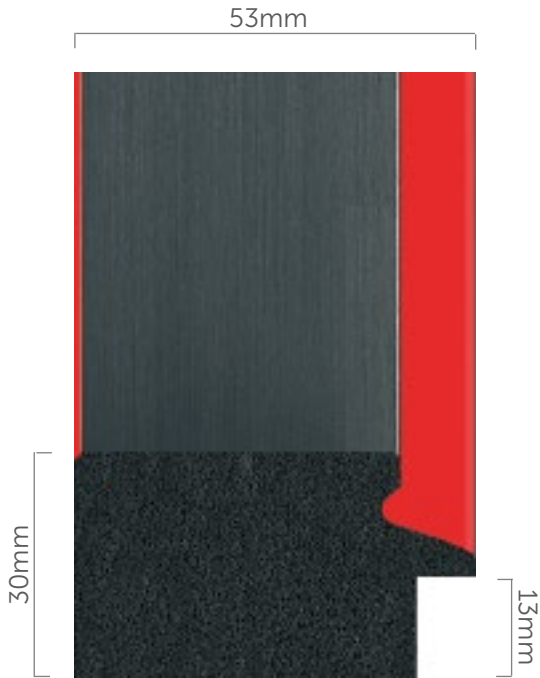

Paramount

Mainline Mouldings Ltd.

83 Langar Industrial Estate, Harby Road, Langar,
Nottingham, NG13 9HY

t: 01949 861000

f: 01949 861300

w: mainlinemouldings.com

e: sales@mainlinemouldings.com

Polcore Gallery

Introduced: February 2010

Updated: July 2020

POL-4611 | Black