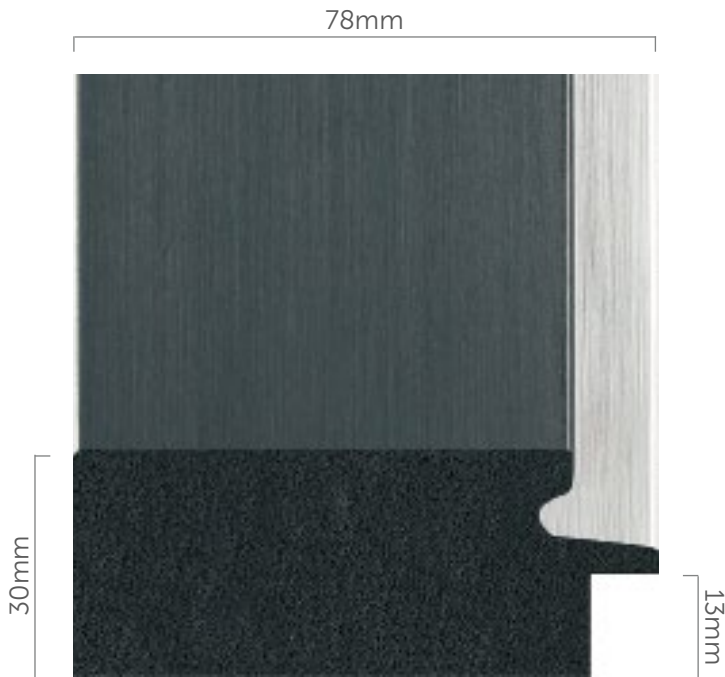

**Polcore Gallery**

Introduced: February 2010  
Updated: July 2020

POL-4511 | Black

POL-4512 | Gunmetal

Box

23.2m

Pack

8.7m