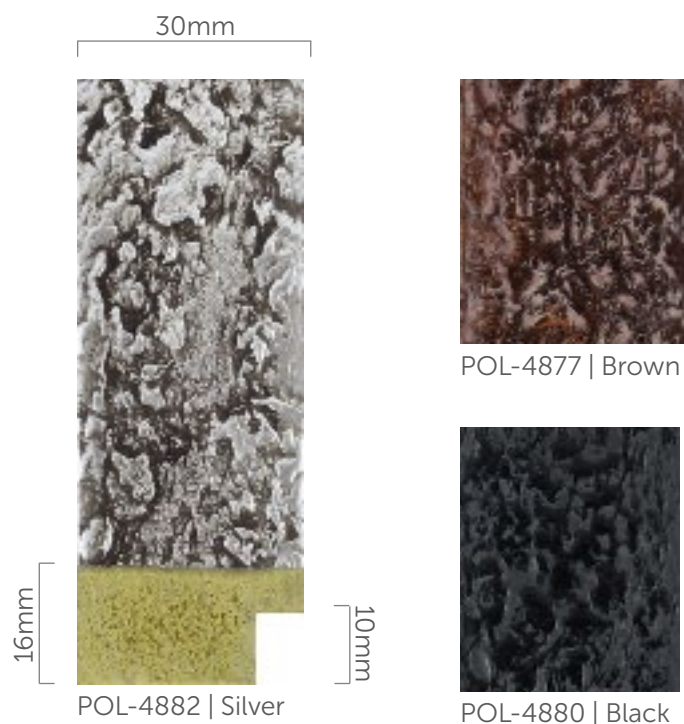

Box

121.8m

Pack

46.4m

Length

2.9m

Box and Pack quantities may vary

For colour critical applications please order moulding samples from our website. The colours on your screen and printed out by your own printer may not be accurate because of the limitations of colour reproduction technology.

mainline
picture framing supplies