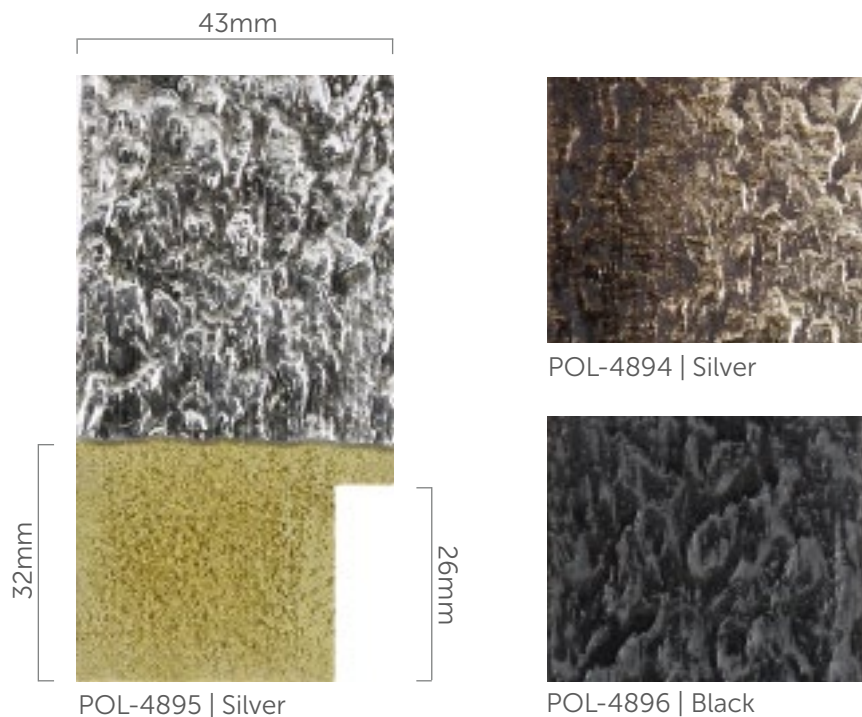

Polcore Gallery

Introduced: June 2015
Updated: August 2018

Box

46.4m

Pack

17.4m

Length

2.9m