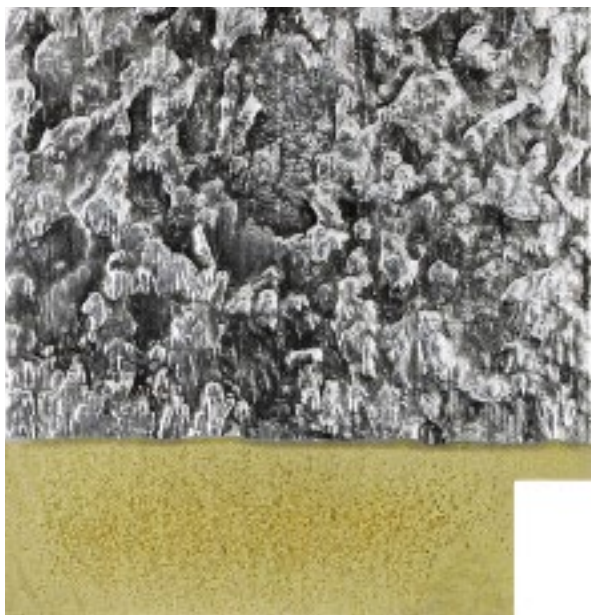

Quantum

The stylish and funky Quantum! A versatile frame moulding with an unusual molten metal finish which will blend well with contemporary decor, particularly minimalist and industrial/urban loft styles. Makes a stunning avant-garde mirror frame too!

78mm

POL-4891 | Silver

POL-4951 | Silver

POL-4890 | Silver

POL-4892 | Black

Box

29.0m

Pack