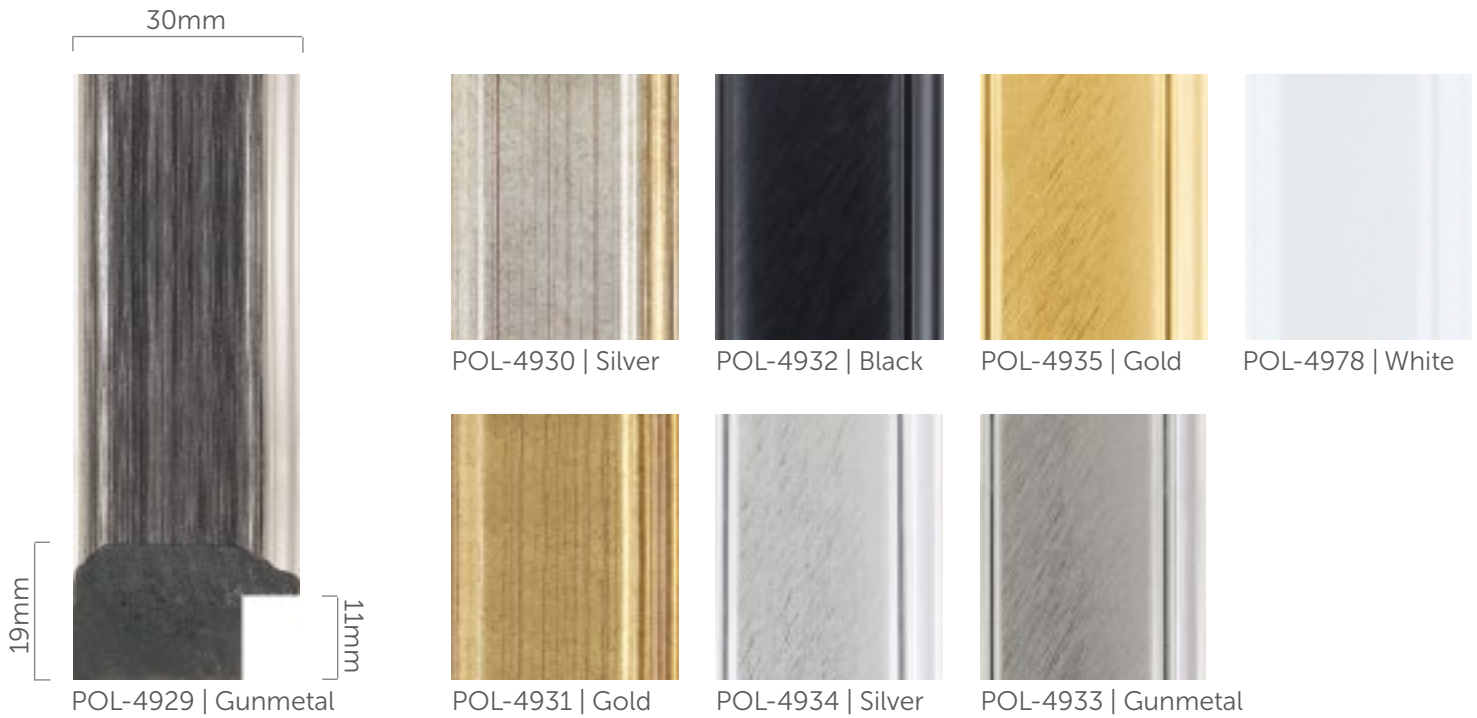

Richmond

Mainline Mouldings Ltd.
83 Langar Industrial Estate, Harby Road, Langar,
Nottingham, NG13 9HY
t: 01949 861000
w: mainlinemouldings.com
e: sales@mainlinemouldings.com

Polcore Gallery

Introduced: January 2017
Updated: December 2017

Box 116.0m

Pack 43.5m

Length 2.9m

Box and Pack quantities may vary

For colour critical applications please order moulding samples from our website. The colours on your screen and printed out by your own printer may not be accurate because of the limitations of colour reproduction technology.

mainline
picture framing supplies