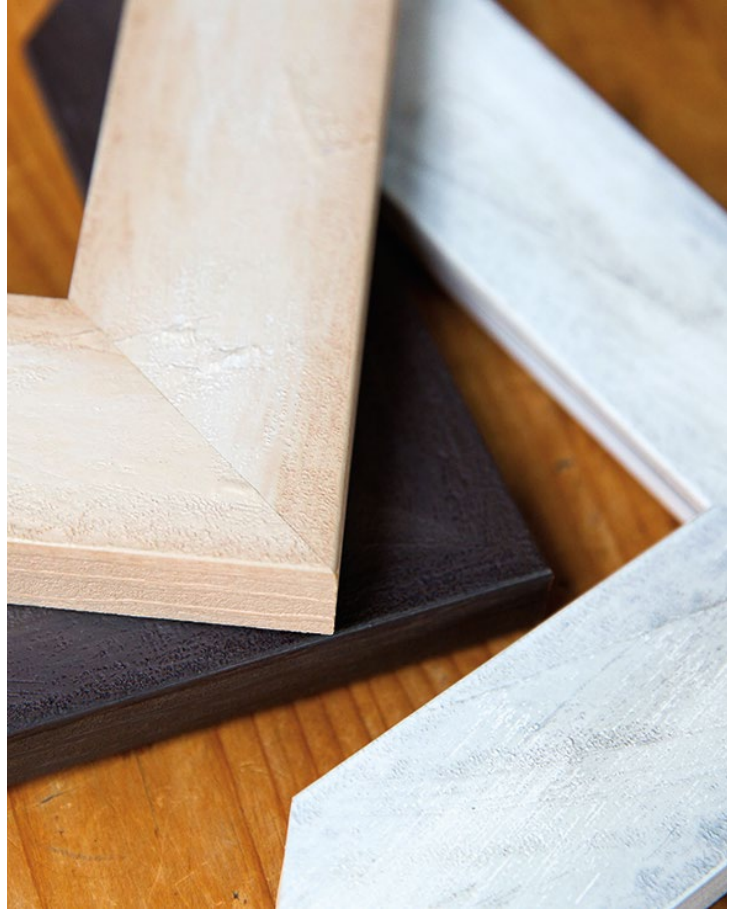

Stucco

An appealing collection of versatile wood mouldings available in three widths: an imposing 84mm, a substantial 55mm and an understatedly elegant 35mm. The clean lines and simple elegance of this range will enhance all kinds of contemporary art.

*Western Light, Oban
Scott Naismith*

Stucco

Wood Tones

Introduced: December 2014

503-0255 | Black

Box 48.0m

Pack 6.0m

Length 2.9m