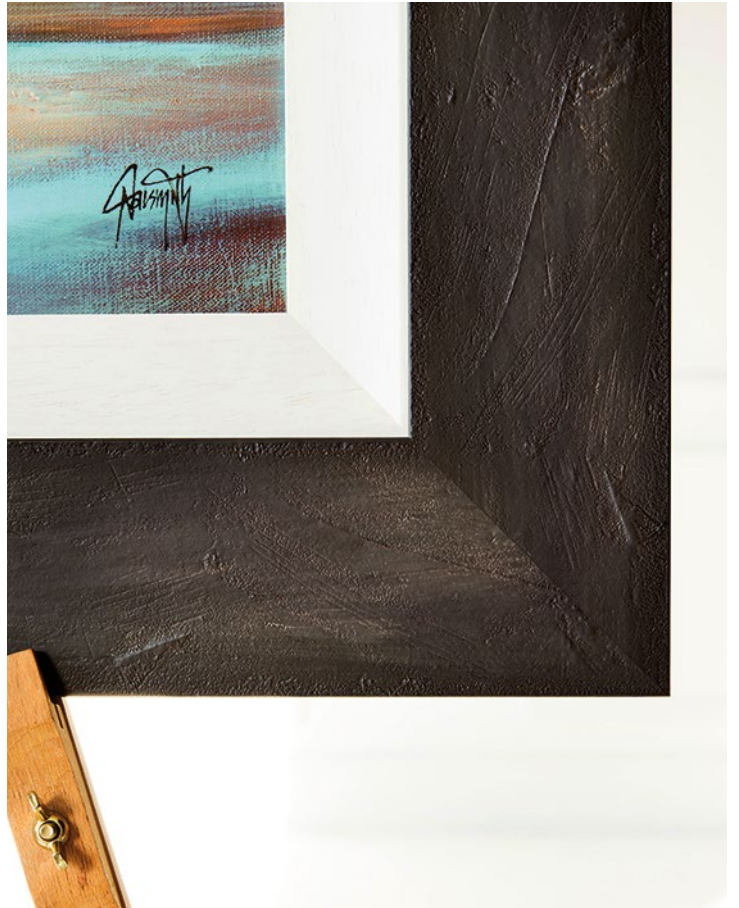

Stucco

An appealing collection of versatile wood mouldings available in three widths: an imposing 84mm, a substantial 55mm and an understatedly elegant 35mm. The clean lines and simple elegance of this range will enhance all kinds of contemporary art.

*Western Light, Oban
Scott Naismith*

Stucco

Wood Tones

Introduced: December 2014

503-0255 | Black

Box 48.0m

Pack 6.0m

Length 2.9m